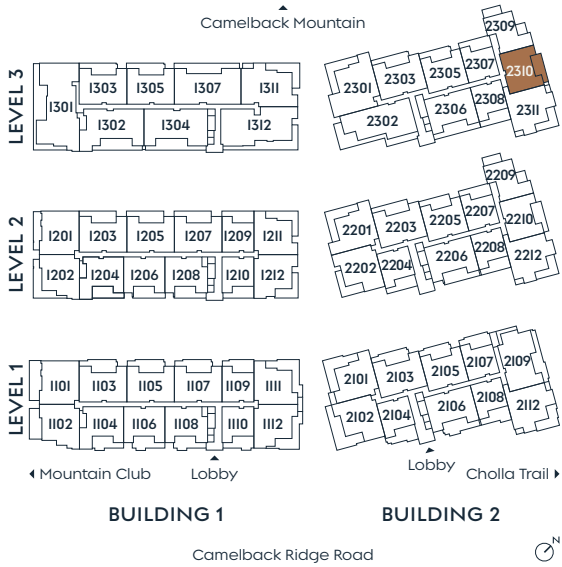

2310

PLAN B1

2 BEDROOM + DEN
2.5 BATH

INDOOR 2,123 SF
OUTDOOR 467 SF

SummitOlsonKundig.com

re:play

Russ Lyon Sotheby's INTERNATIONAL REALTY

Dimensions, sizes, specifications, layouts and materials are approximate only and subject to change without notice. Depictions of furniture and other personal property are for illustration purposes only and will not be included with any home. Please ask a sales representative for details. Copyright © 2025.