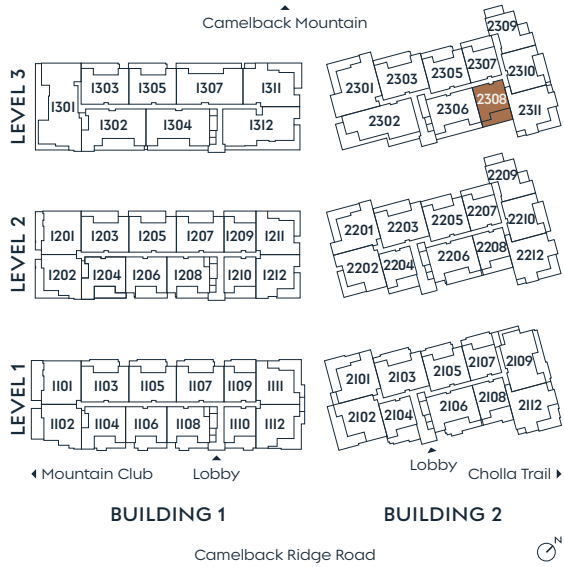

# 2308

## PLAN A

1 BEDROOM + DEN  
2 BATH

INDOOR 1,576 SF  
OUTDOOR 496 SF

SummitOlsonKundig.com

Russ Lyon

Sotheby's INTERNATIONAL REALTY

Dimensions, sizes, specifications, layouts and materials are approximate only and subject to change without notice. Depictions of furniture and other personal property are for illustration purposes only and will not be included with any home. Please ask a sales representative for details. Copyright © 2025.