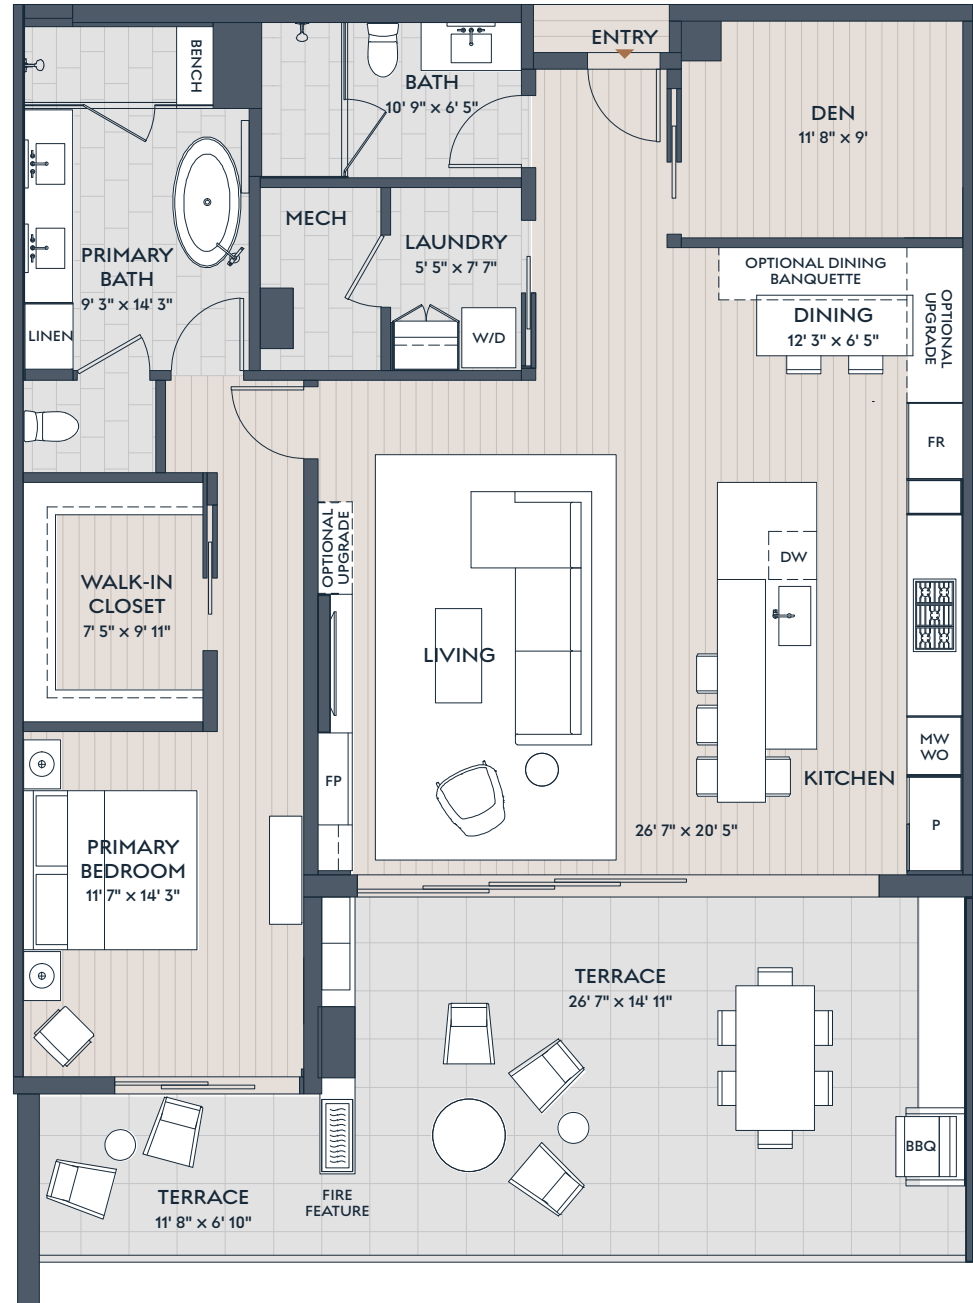

# 2308

## PLAN A

1 BEDROOM + DEN  
2 BATH

INDOOR 1,576 SF  
OUTDOOR 496 SF

SummitOlsonKundig.com

Russ Lyon

Sotheby's INTERNATIONAL REALTY

Dimensions, sizes, specifications, layouts and materials are approximate only and subject to change without notice. Depictions of furniture and other personal property are for illustration purposes only and will not be included with any home. Please ask a sales representative for details. Copyright © 2025.