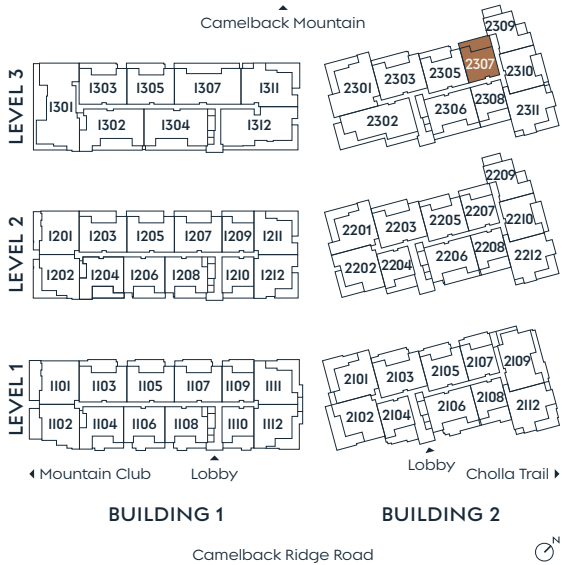

2307

PLAN A

1 BEDROOM + DEN
2 BATH

INDOOR 1,587 SF
OUTDOOR 478 SF

SummitOlsonKundig.com

Dimensions, sizes, specifications, layouts and materials are approximate only and subject to change without notice. Depictions of furniture and other personal property are for illustration purposes only and will not be included with any home. Please ask a sales representative for details. Copyright © 2025.