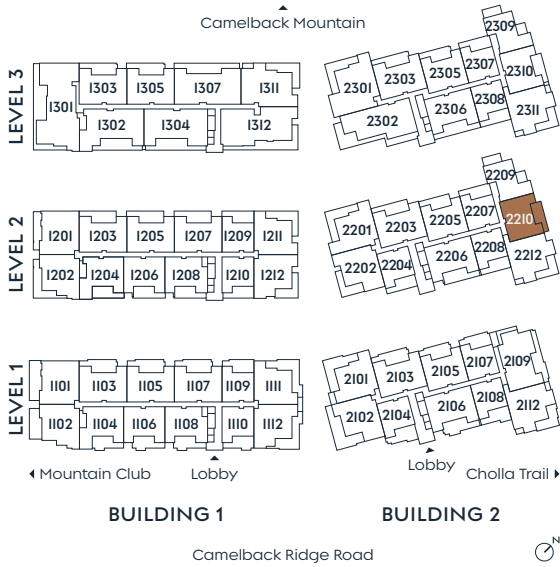

2210

PLAN B1

2 BEDROOM + DEN

2.5 BATH

INDOOR
OUTDOOR

2,126 SF
451 SF

SummitOlsonKundig.com

re:play