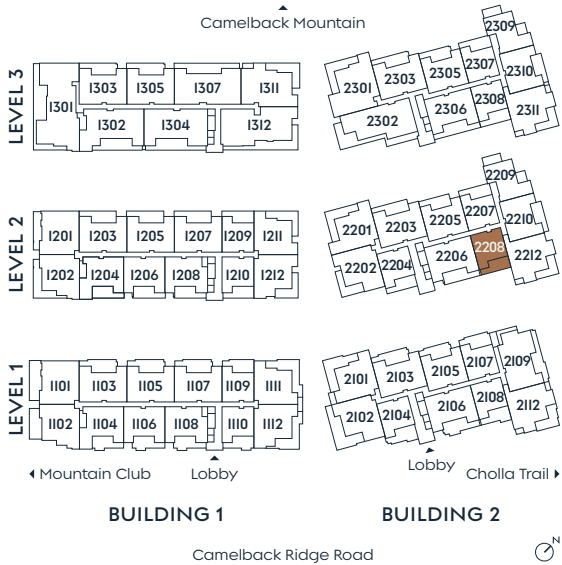

2208

PLAN A

1 BEDROOM + DEN
2 BATH

INDOOR 1,583 SF
OUTDOOR 489 SF

Architectural Screen is a feature to provide privacy and sun screening