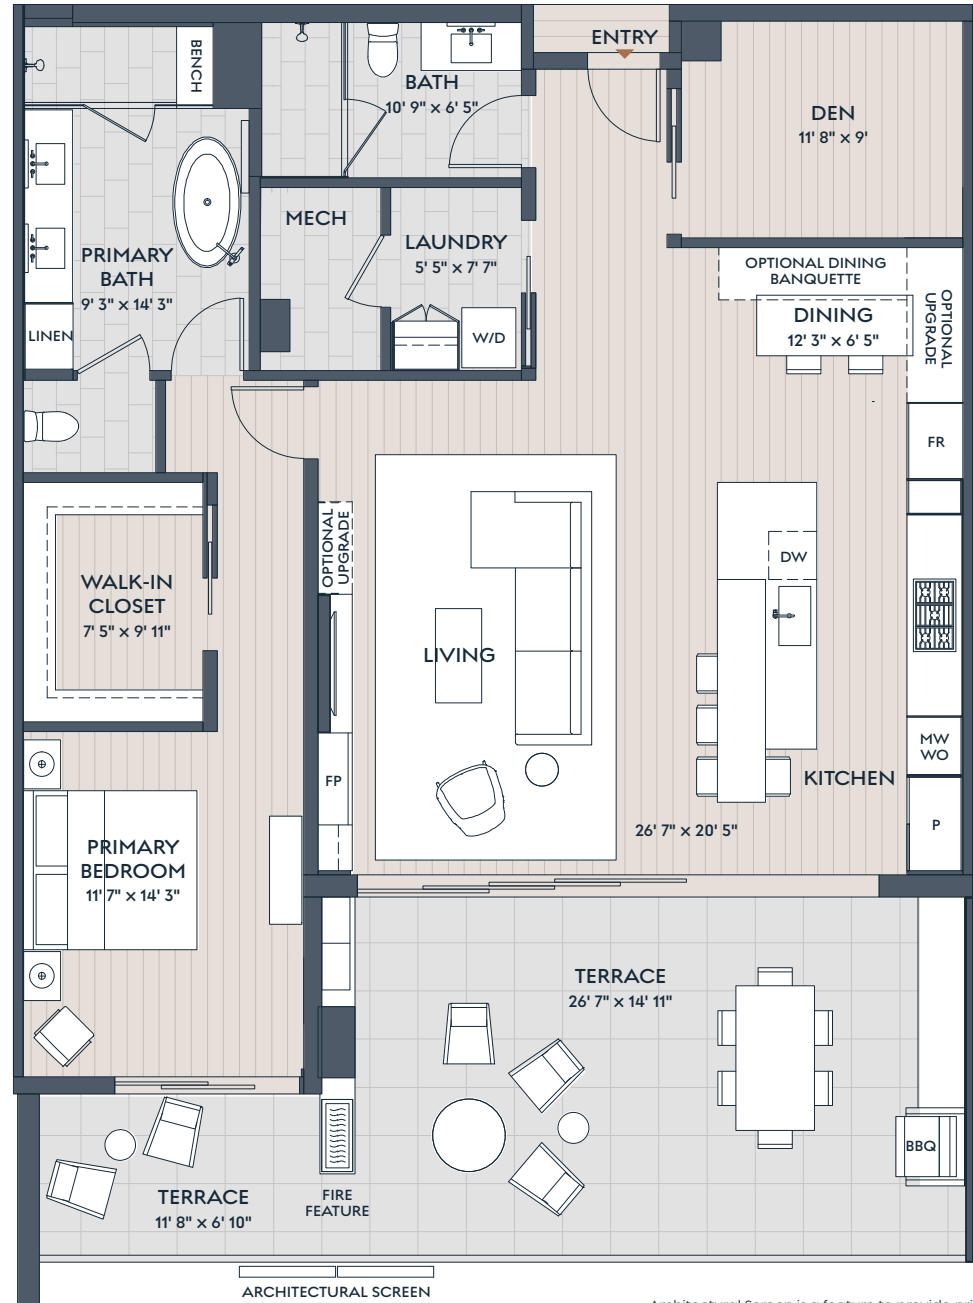

2208

PLAN A

1 BEDROOM + DEN
2 BATH

INDOOR 1,583 SF
OUTDOOR 489 SF

Architectural Screen is a feature to provide privacy and sun screening