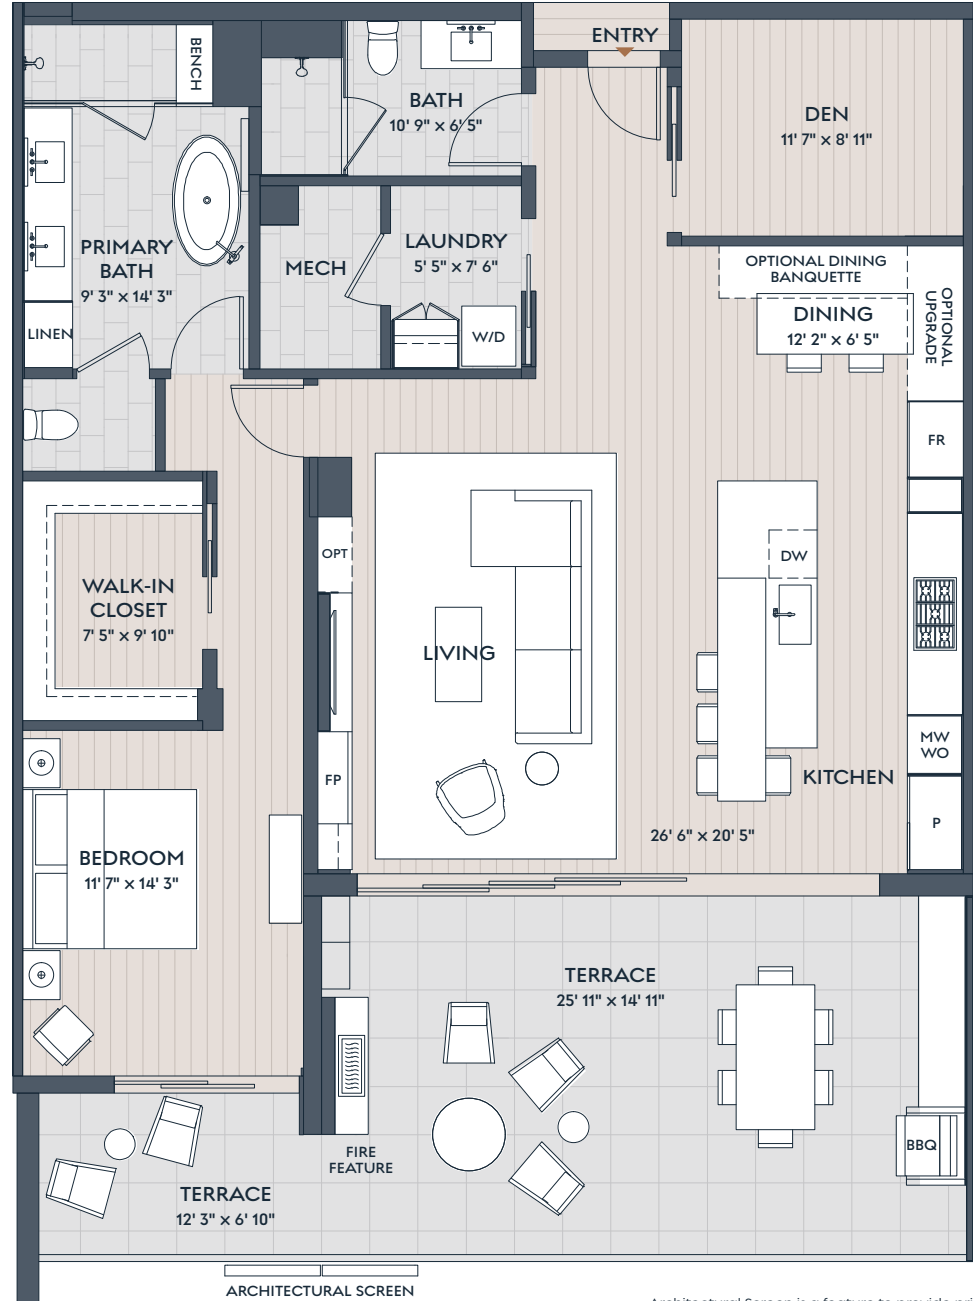

2204

PLAN A

1 BEDROOM + DEN
2 BATH

INDOOR 1,597 SF
OUTDOOR 493 SF

SummitOlsonKundig.com

Russ Lyon

Sotheby's
INTERNATIONAL REALTY

Dimensions, sizes, specifications, layouts and materials are approximate only and subject to change without notice. Depictions of furniture and other personal property are for illustration purposes only and will not be included with any home. Please ask a sales representative for details. Copyright © 2025.

Architectural Screen is a feature to provide privacy and sun screening