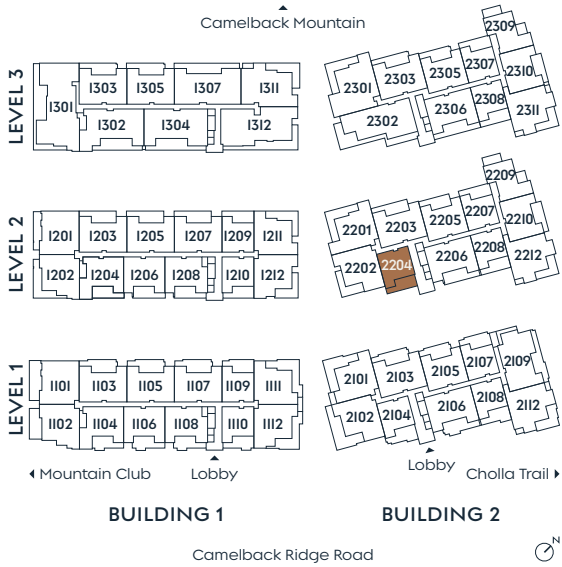

2204

PLAN A

1 BEDROOM + DEN
2 BATH

INDOOR 1,597 SF
OUTDOOR 493 SF

SummitOlsonKundig.com

Russ Lyon

Sotheby's
INTERNATIONAL REALTY

Dimensions, sizes, specifications, layouts and materials are approximate only and subject to change without notice. Depictions of furniture and other personal property are for illustration purposes only and will not be included with any home. Please ask a sales representative for details. Copyright © 2025.