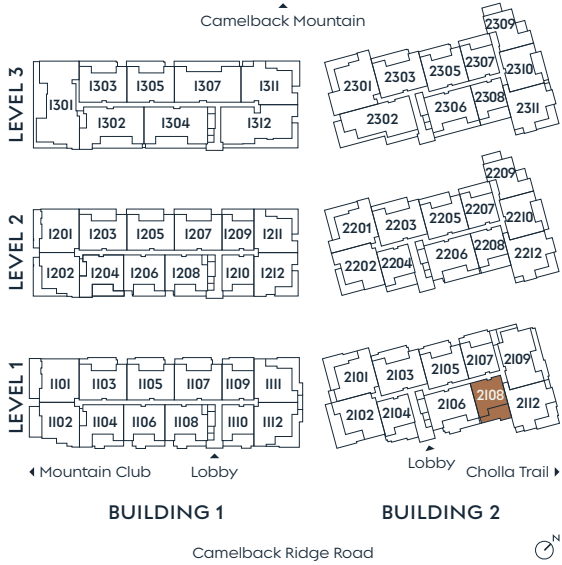

2108

PLAN A.1

1 BEDROOM + DEN
2 BATH

INDOOR 1,583 SF
OUTDOOR 535 SF

SummitOlsonKundig.com

Russ Lyon

Sotheby's
INTERNATIONAL REALTY

Dimensions, sizes, specifications, layouts and materials are approximate only and subject to change without notice. Depictions of furniture and other personal property are for illustration purposes only and will not be included with any home. Please ask a sales representative for details. Copyright © 2025.