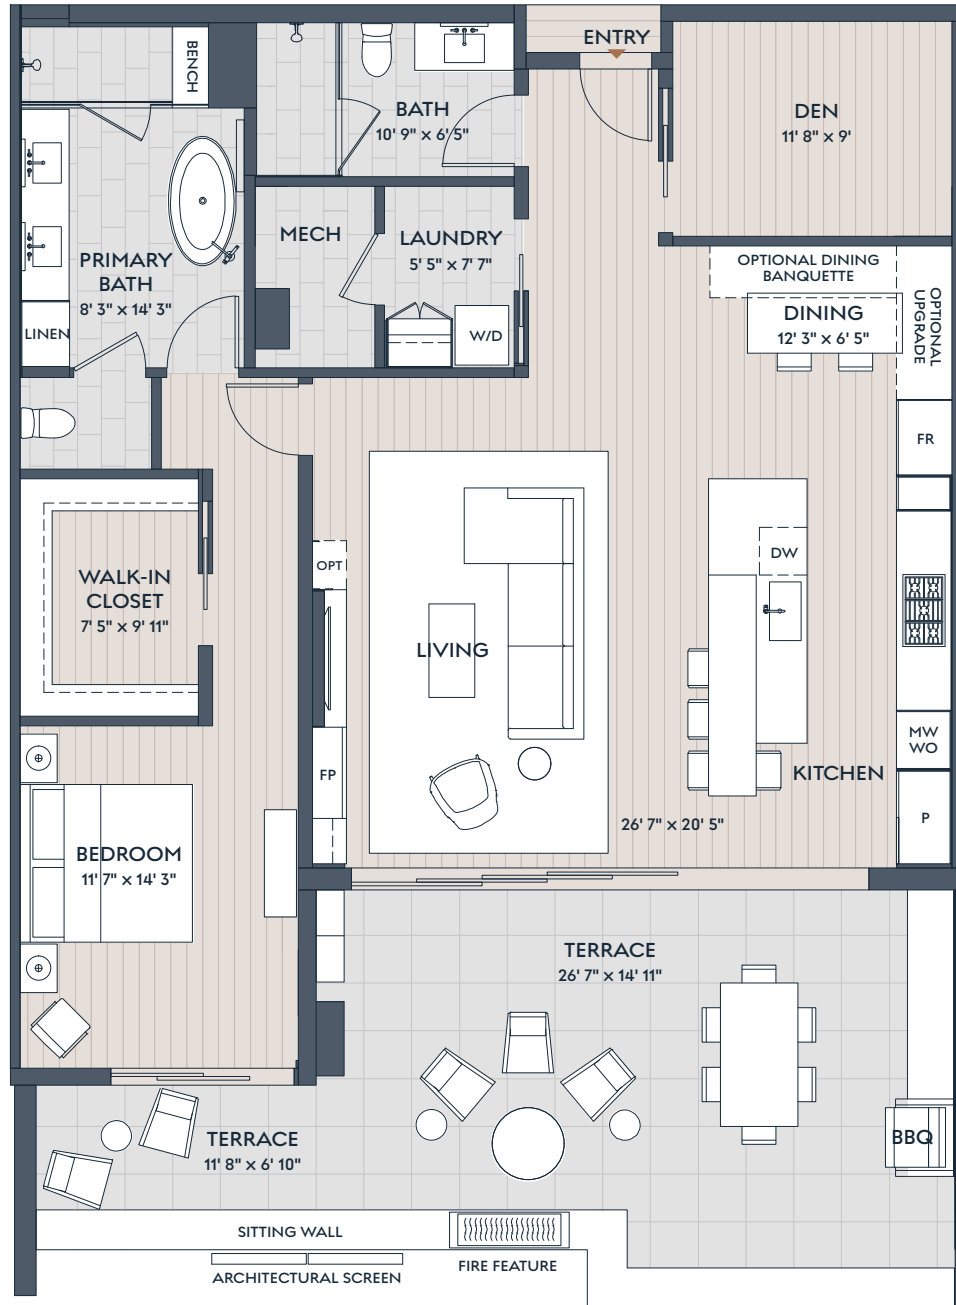

2108

PLAN A.1

1 BEDROOM + DEN
2 BATH

INDOOR 1,583 SF
OUTDOOR 535 SF

SummitOlsonKundig.com

Russ Lyon

Sotheby's
INTERNATIONAL REALTY

Dimensions, sizes, specifications, layouts and materials are approximate only and subject to change without notice. Depictions of furniture and other personal property are for illustration purposes only and will not be included with any home. Please ask a sales representative for details. Copyright © 2025.

Architectural Screen is a feature to provide privacy and sun screening