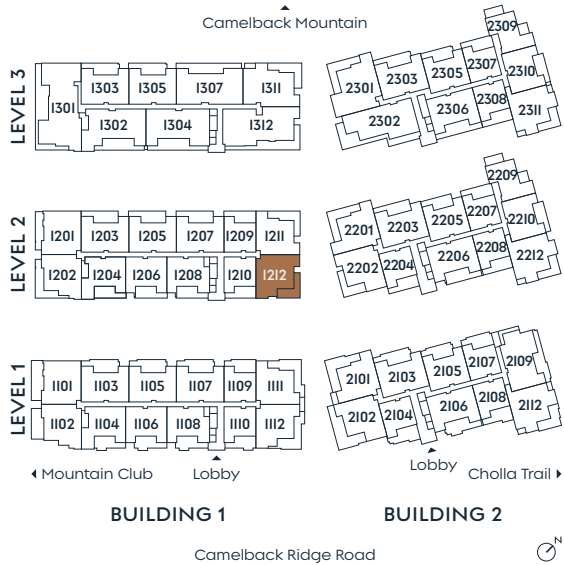

1212

PLAN G

2 BEDROOM + DEN
3 BATH

INDOOR
OUTDOOR

2,465 SF
514 SF

SummitOlsonKundig.com

re:play

Russ Lyon