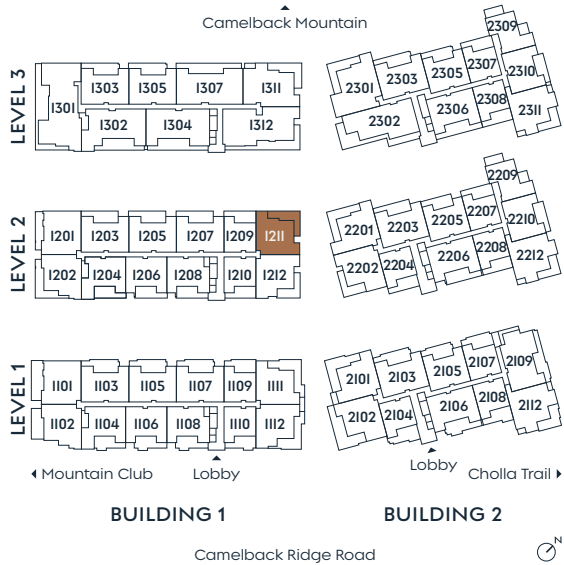

1211

PLAN H

2 BEDROOM + DEN
3 BATH

INDOOR 2,393 SF
OUTDOOR 622 SF

SummitOlsonKundig.com

Dimensions, sizes, specifications, layouts and materials are approximate only and subject to change without notice. Depictions of furniture and other personal property are for illustration purposes only and will not be included with any home. Please ask a sales representative for details. Copyright © 2025.