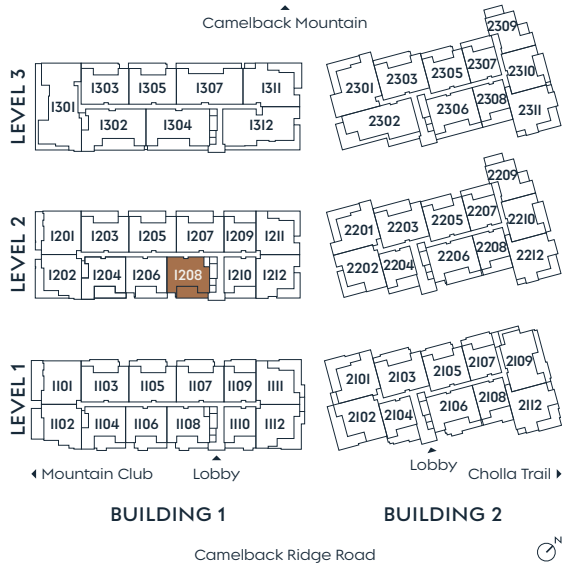

1208

PLAN B3

2 BEDROOM + DEN
2.5 BATH

INDOOR 2,124 SF
OUTDOOR 494 SF

SummitOlsonKundig.com

Dimensions, sizes, specifications, layouts and materials are approximate only and subject to change without notice. Depictions of furniture and other personal property are for illustration purposes only and will not be included with any home. Please ask a sales representative for details. Copyright © 2025.