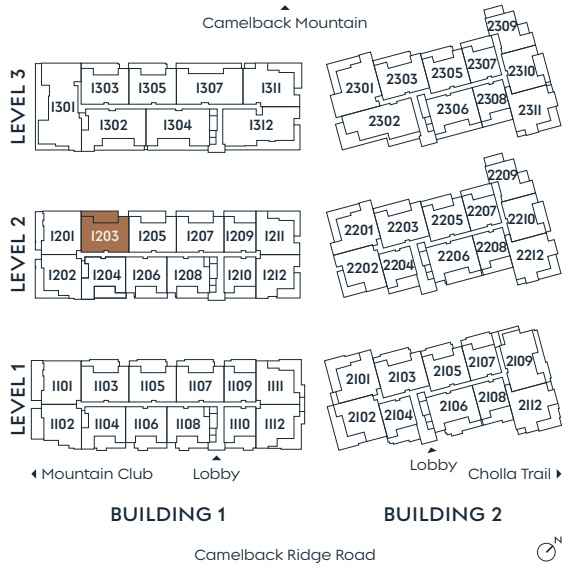

1203

PLAN C

2 BEDROOM + DEN
3 BATH

INDOOR
OUTDOOR

2,457 SF
576 SF

SummitOlsonKundig.com

Dimensions, sizes, specifications, layouts and materials are approximate only and subject to change without notice. Depictions of furniture and other personal property are for illustration purposes only and will not be included with any home. Please ask a sales representative for details. Copyright © 2025.