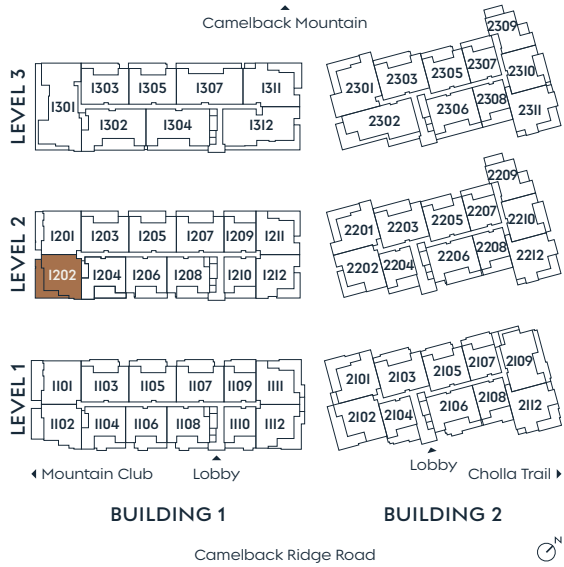

1202

PLAN F2

2 BEDROOM + DEN
3 BATH

INDOOR
OUTDOOR

2,420 SF
731 SF

SummitOlsonKundig.com

re:play

Russ Lyon Sotheby's INTERNATIONAL REALTY