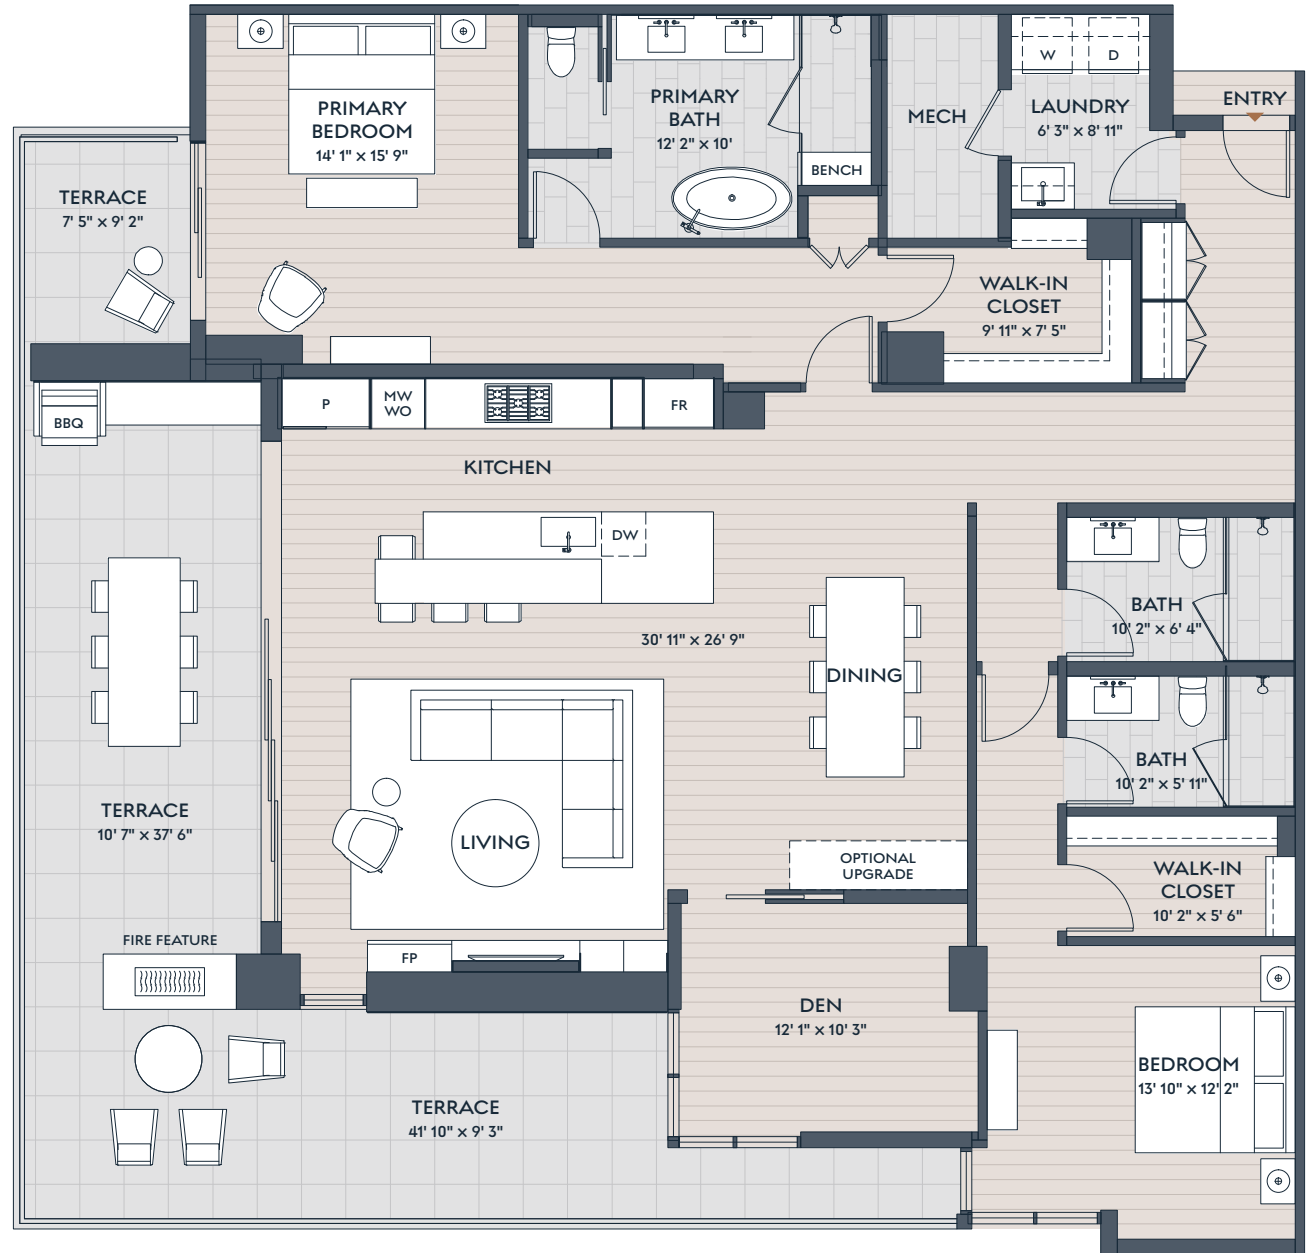

1202

PLAN F2

2 BEDROOM + DEN
3 BATH

INDOOR
OUTDOOR

2,420 SF
731 SF

SummitOlsonKundig.com

re:play

Russ Lyon Sotheby's INTERNATIONAL REALTY

Dimensions, sizes, specifications, layouts and materials are approximate only and subject to change without notice. Depictions of furniture and other personal property are for illustration purposes only and will not be included with any home. Please ask a sales representative for details. Copyright © 2025.