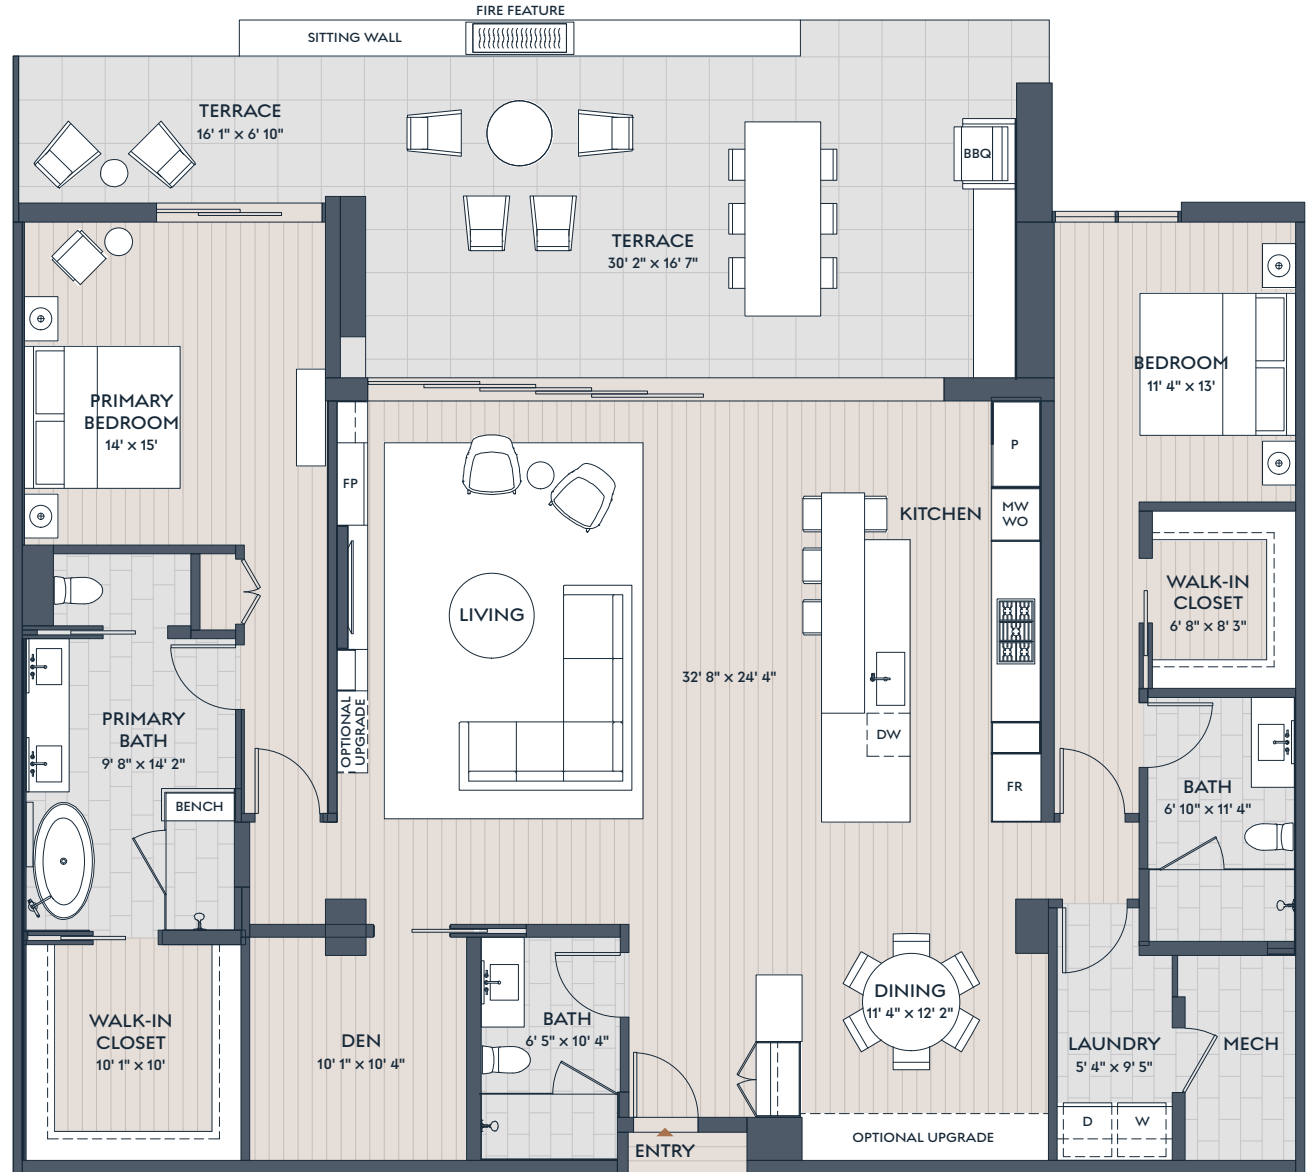

1107

PLAN C.1

2 BEDROOM + DEN 3 BATH

INDOOR
OUTDOOR

2,452 SF
622 SF

SummitOlsonKundig.com

Dimensions, sizes, specifications, layouts and materials are approximate only and subject to change without notice. Depictions of furniture and other personal property are for illustration purposes only and will not be included with any home. Please ask a sales representative for details. Copyright © 2025.