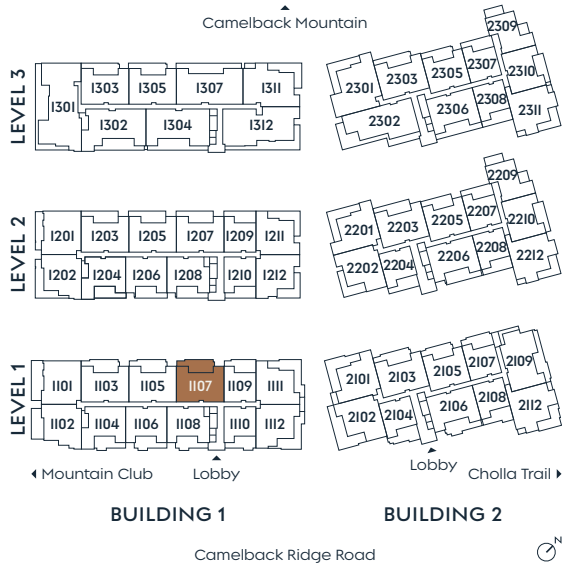

1107

PLAN C.1

2 BEDROOM + DEN 3 BATH

INDOOR
OUTDOOR

2,452 SF
622 SF

SummitOlsonKundig.com

Dimensions, sizes, specifications, layouts and materials are approximate only and subject to change without notice. Depictions of furniture and other personal property are for illustration purposes only and will not be included with any home. Please ask a sales representative for details. Copyright © 2025.