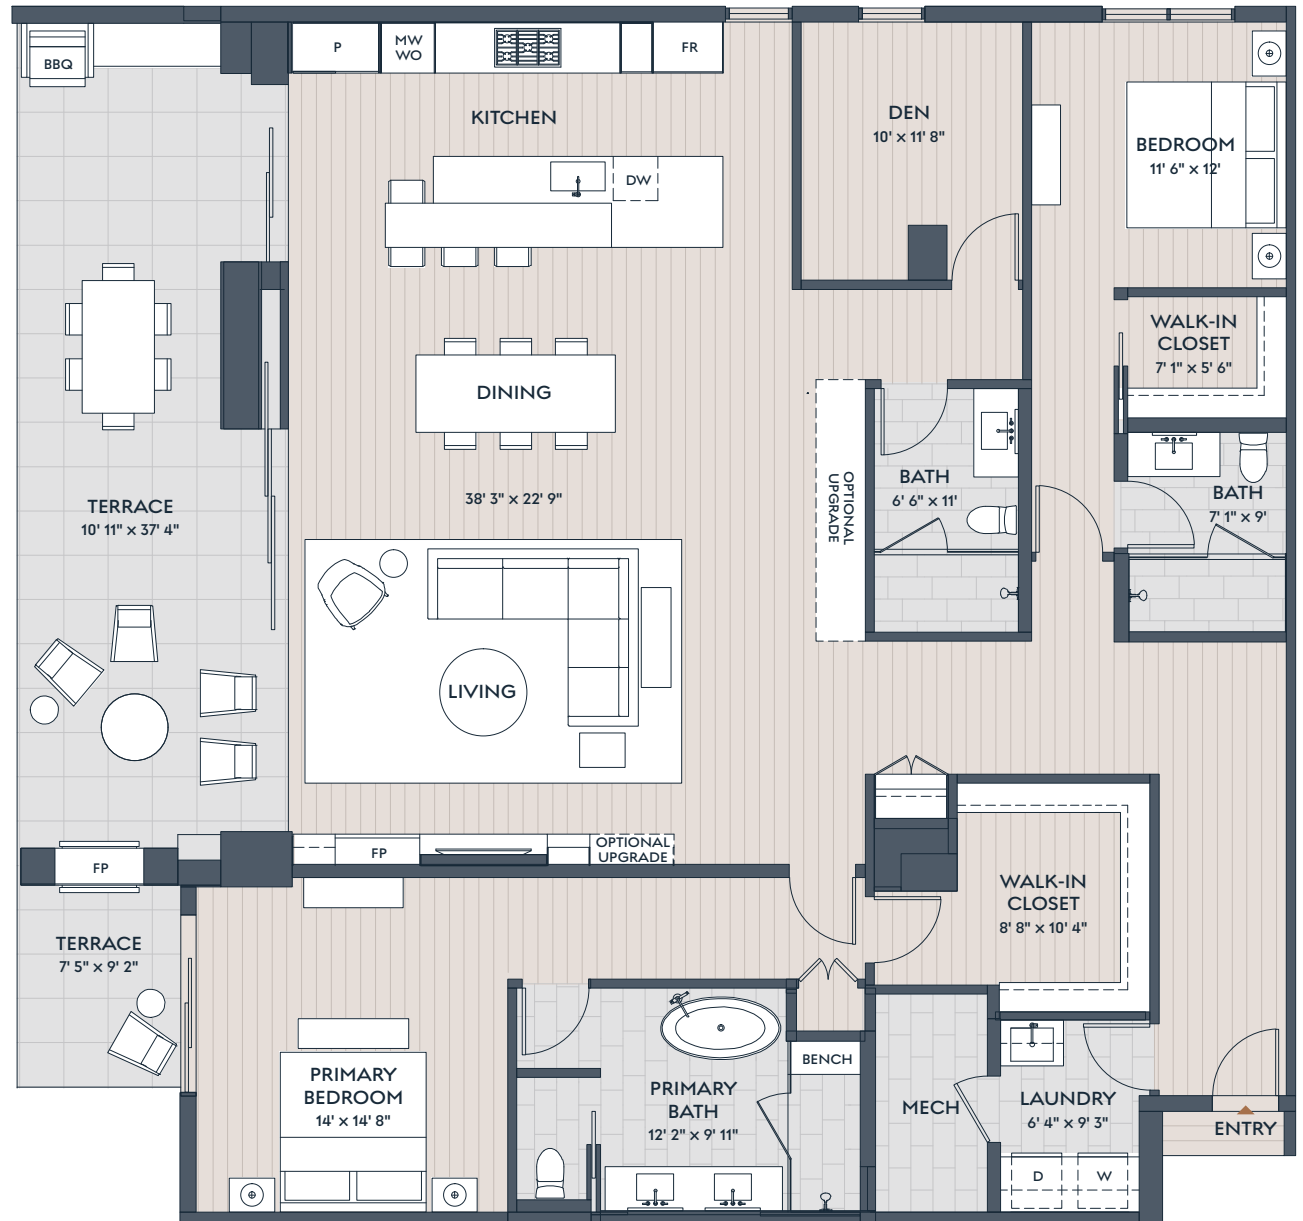

1101

PLAN E

2 BEDROOM + DEN
3 BATH

INDOOR 2,648 SF
OUTDOOR 706 SF

SummitOlsonKundig.com

re:play

Russ Lyon

Sotheby's INTERNATIONAL REALTY

Dimensions, sizes, specifications, layouts and materials are approximate only and subject to change without notice. Depictions of furniture and other personal property are for illustration purposes only and will not be included with any home. Please ask a sales representative for details. Copyright © 2025.