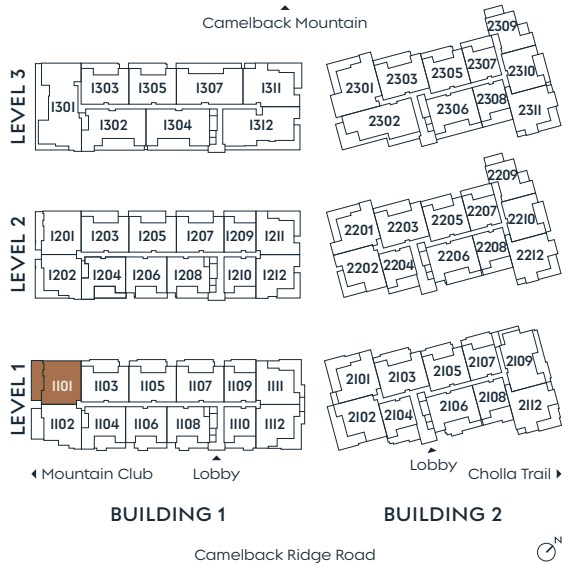

1101

PLAN E

2 BEDROOM + DEN
3 BATH

INDOOR 2,648 SF
OUTDOOR 706 SF

SummitOlsonKundig.com

re:play

Russ Lyon

Sotheby's INTERNATIONAL REALTY