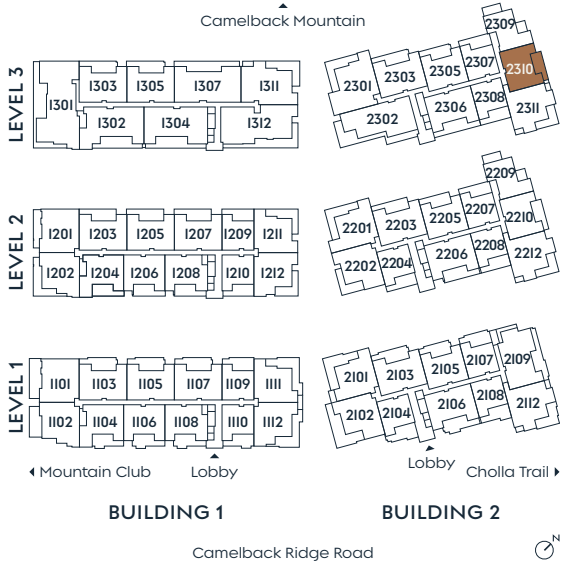

2310

PLAN B1

2 BEDROOM + DEN
2.5 BATH

INDOOR 2,123 SF
OUTDOOR 467 SF

SummitOlsonKundig.com

re:play

Russ Lyon

Sotheby's
INTERNATIONAL REALTY