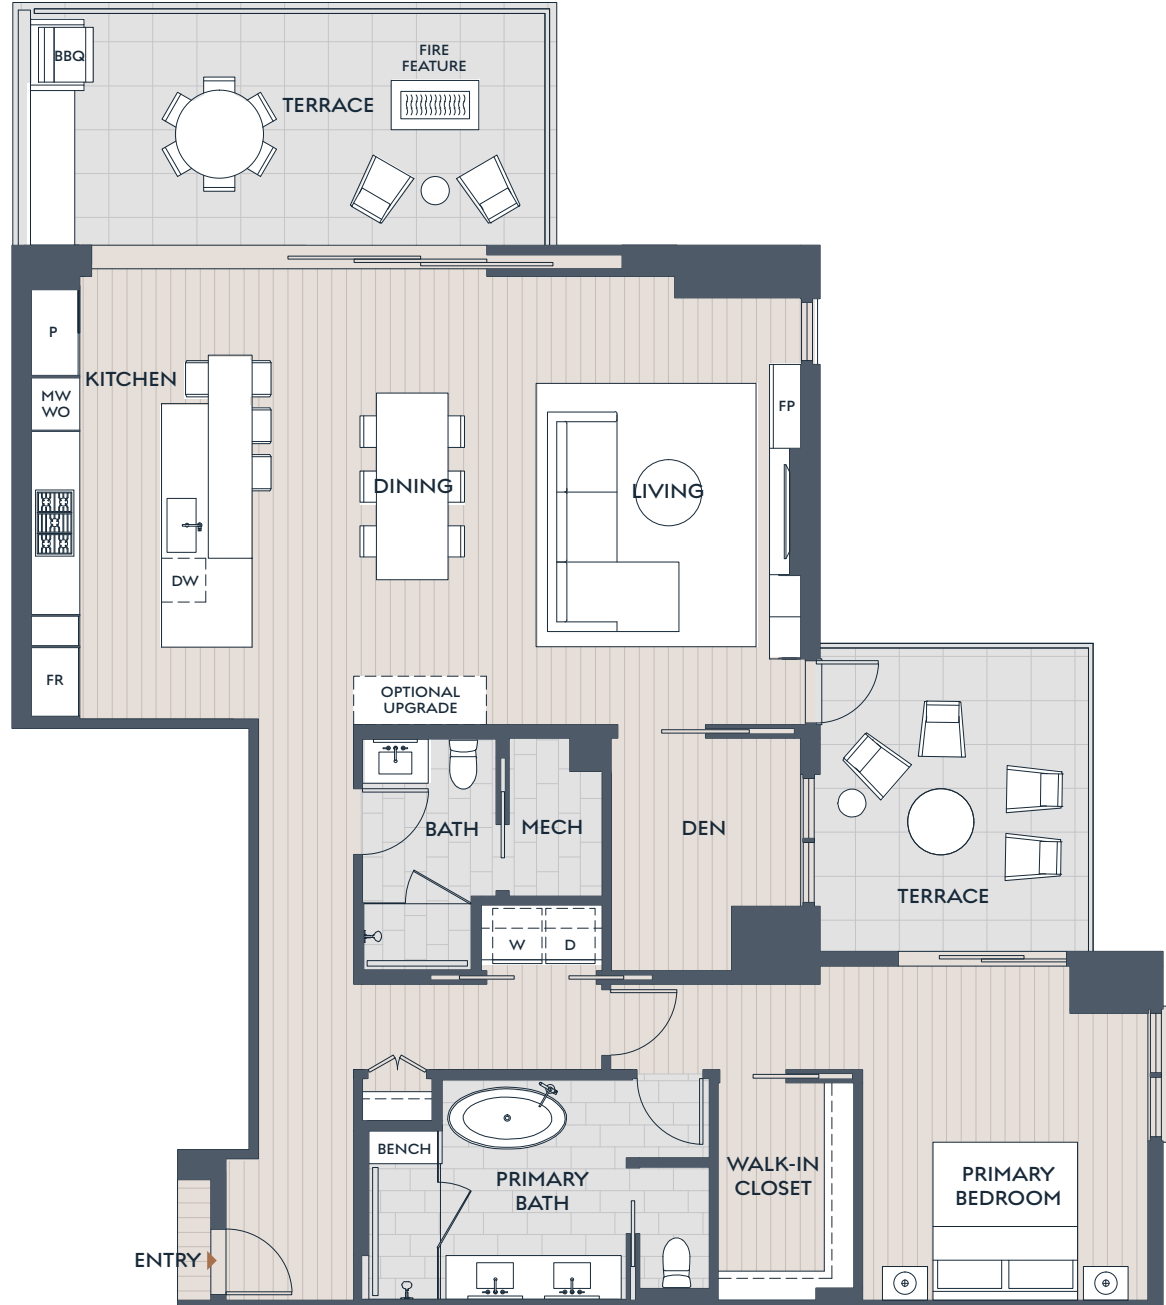

2309

PLAN T

1 BEDROOM + DEN
2 BATH

INDOOR 1,793 SF
OUTDOOR 456 SF

SummitOlsonKundig.com

re:play

Russ Lyon

Sotheby's
INTERNATIONAL REALTY

Dimensions, sizes, specifications, layouts and materials are approximate only and subject to change without notice. Depictions of furniture and other personal property are for illustration purposes only and will not be included with any home. Please ask a sales representative for details. Copyright © 2025.