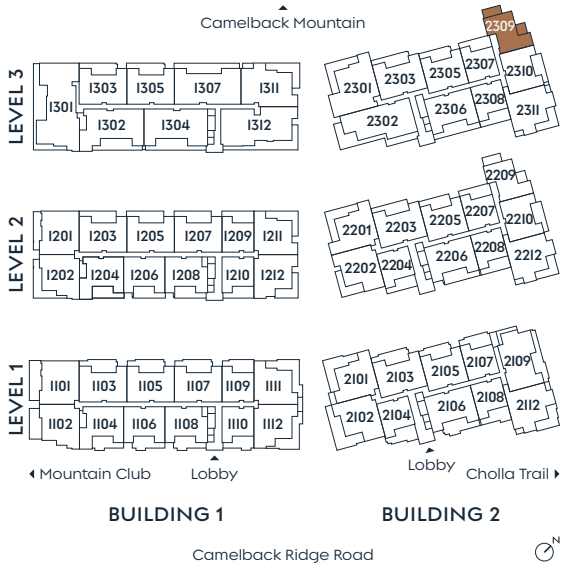

2309

PLAN T

1 BEDROOM + DEN
2 BATH

INDOOR 1,793 SF
OUTDOOR 456 SF

SummitOlsonKundig.com

re:play

Russ Lyon

Sotheby's
INTERNATIONAL REALTY