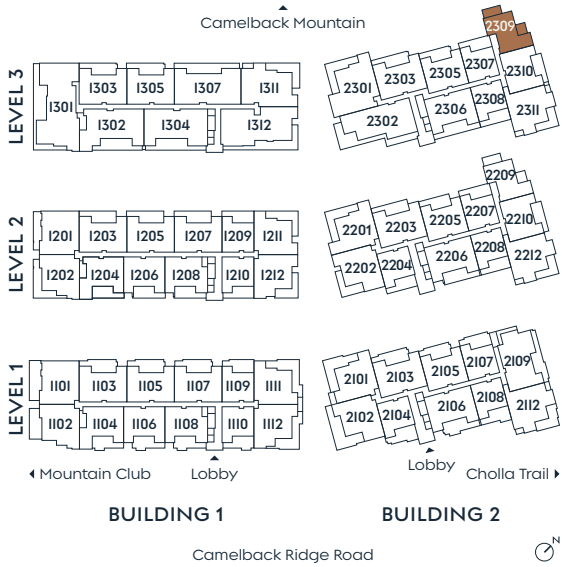

# 2309

## PLAN T

1 BEDROOM + DEN  
2 BATH

INDOOR 1,793 SF  
OUTDOOR 456 SF

SummitOlsonKundig.com

re:play

Russ Lyon

Sotheby's  
INTERNATIONAL REALTY

Dimensions, sizes, specifications, layouts and materials are approximate only and subject to change without notice. Depictions of furniture and other personal property are for illustration purposes only and will not be included with any home. Please ask a sales representative for details. Copyright © 2025.