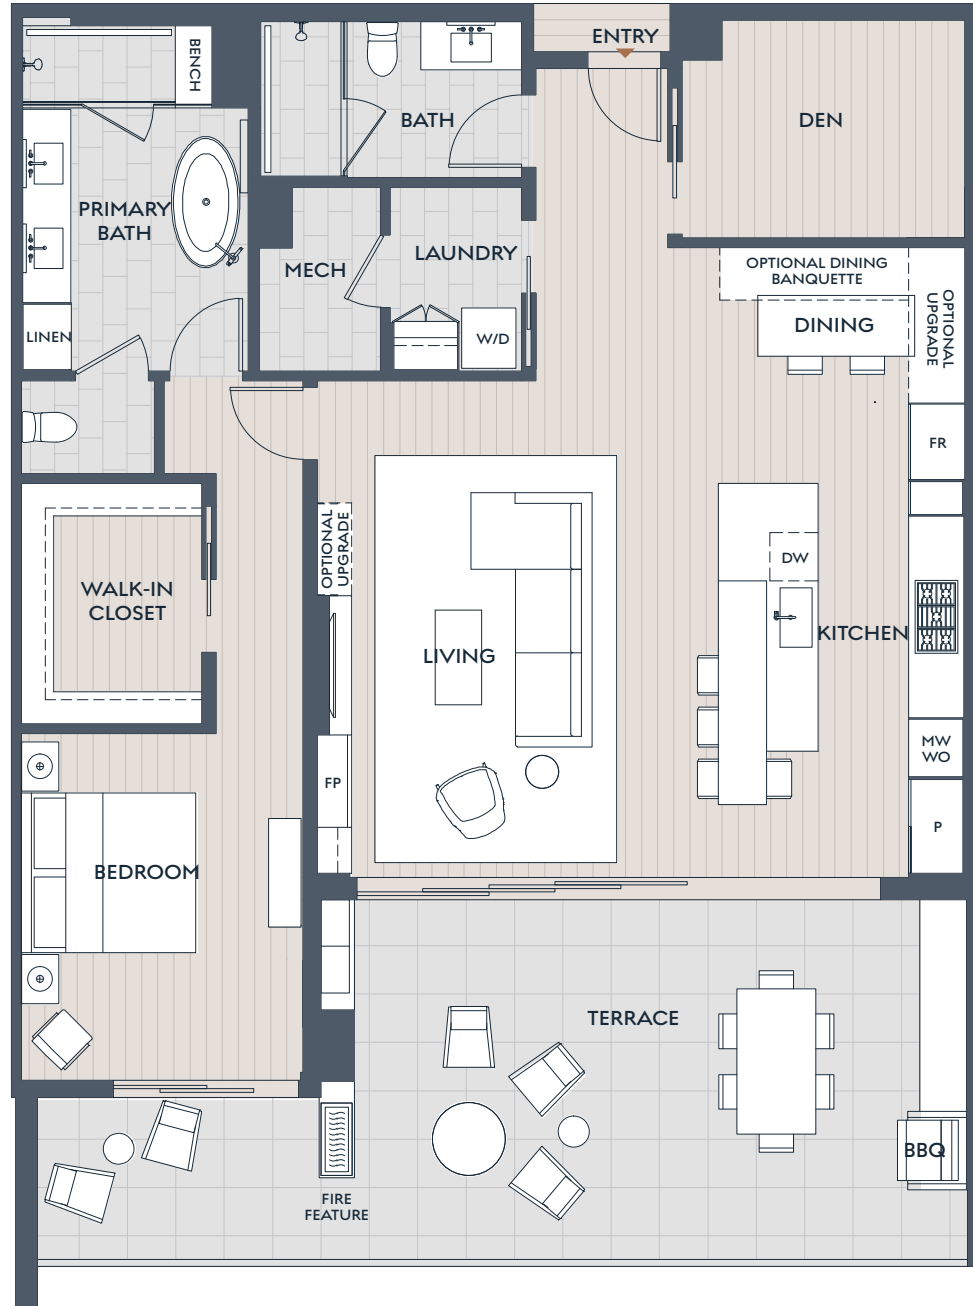

2308

PLAN A

1 BEDROOM + DEN
2 BATH

INDOOR 1,576 SF
OUTDOOR 496 SF

SummitOlsonKundig.com

Russ Lyon

Sotheby's INTERNATIONAL REALTY

Dimensions, sizes, specifications, layouts and materials are approximate only and subject to change without notice. Depictions of furniture and other personal property are for illustration purposes only and will not be included with any home. Please ask a sales representative for details. Copyright © 2025.