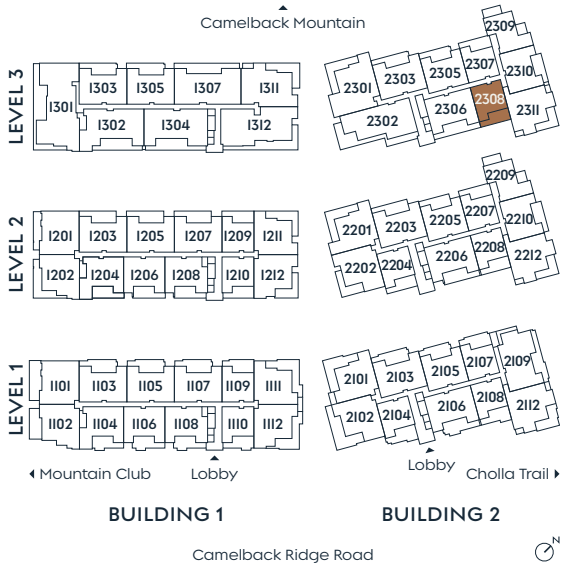

2308

PLAN A

1 BEDROOM + DEN
2 BATH

INDOOR 1,576 SF
OUTDOOR 496 SF

SummitOlsonKundig.com

Russ Lyon

Sotheby's INTERNATIONAL REALTY

Dimensions, sizes, specifications, layouts and materials are approximate only and subject to change without notice. Depictions of furniture and other personal property are for illustration purposes only and will not be included with any home. Please ask a sales representative for details. Copyright © 2025.