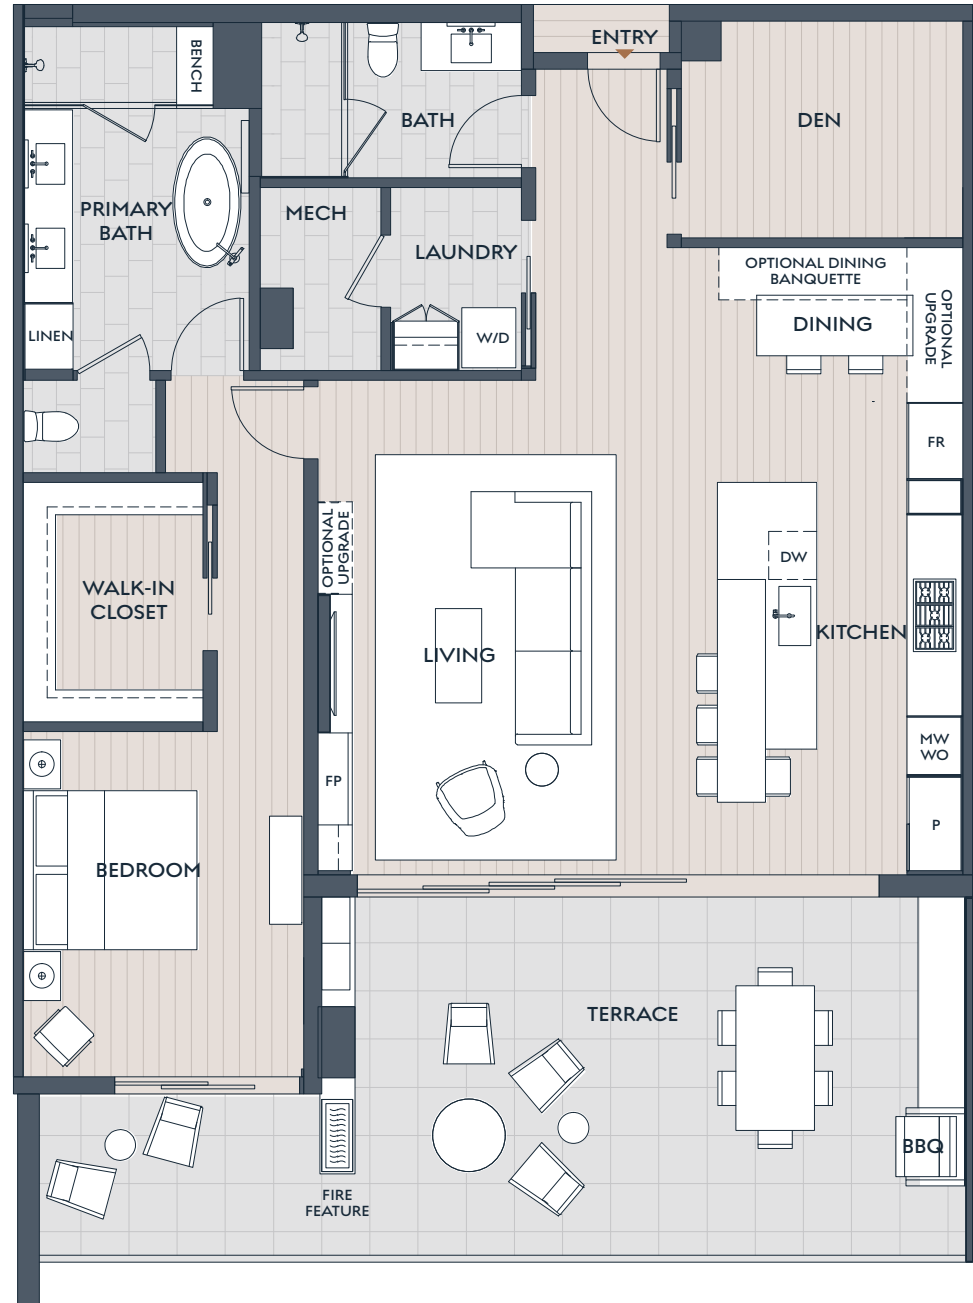

2308

PLAN A

1 BEDROOM + DEN
2 BATH

INDOOR 1,576 SF
OUTDOOR 496 SF

SummitOlsonKundig.com

re:play

Russ Lyon

Sotheby's
INTERNATIONAL REALTY

Dimensions, sizes, specifications, layouts and materials are approximate only and subject to change without notice. Depictions of furniture and other personal property are for illustration purposes only and will not be included with any home. Please ask a sales representative for details. Copyright © 2025.