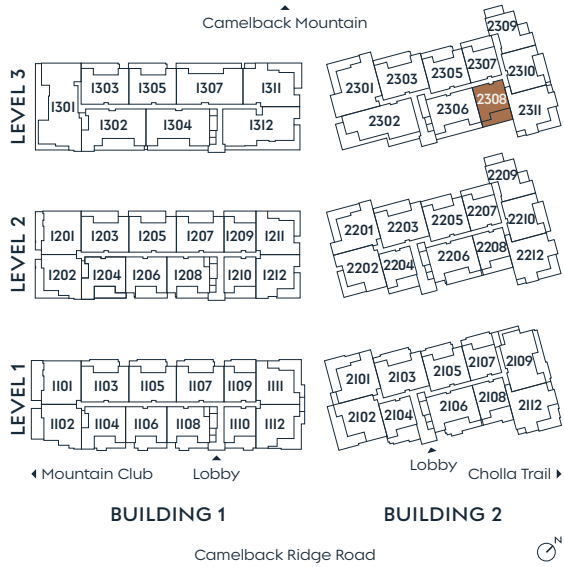

2308

PLAN A

1 BEDROOM + DEN
2 BATH

INDOOR 1,576 SF
OUTDOOR 496 SF

SummitOlsonKundig.com

re:play

Russ Lyon

Sotheby's
INTERNATIONAL REALTY