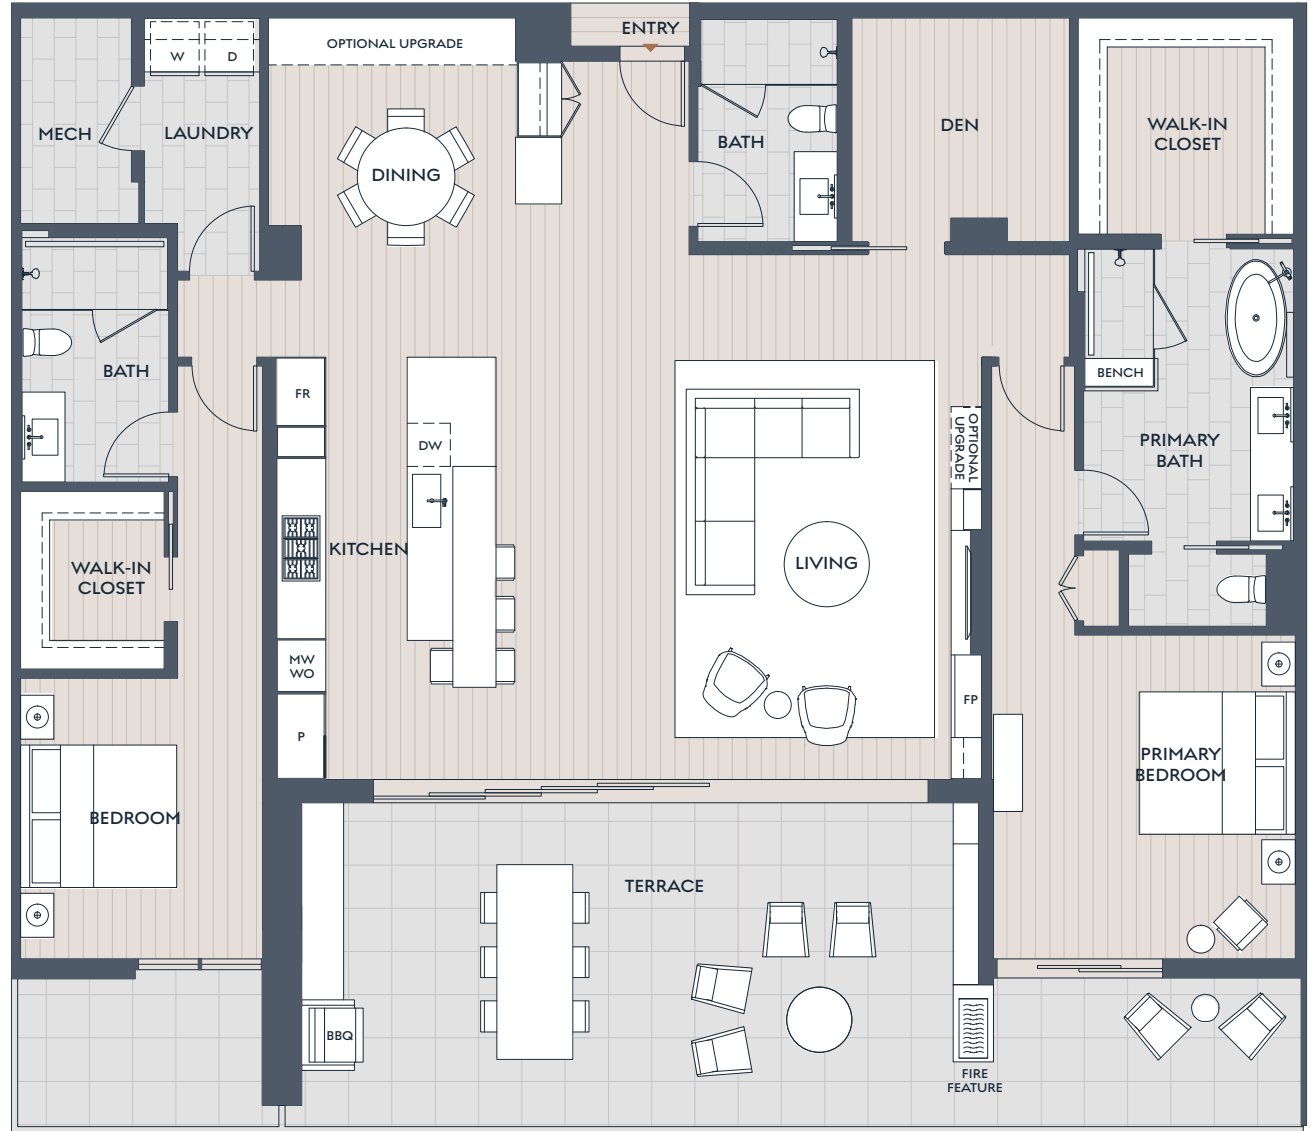

2306

PLAN C

2 BEDROOM + DEN
3 BATH

INDOOR
OUTDOOR

2,470 SF
668 SF

SummitOlsonKundig.com

Dimensions, sizes, specifications, layouts and materials are approximate only and subject to change without notice. Depictions of furniture and other personal property are for illustration purposes only and will not be included with any home. Please ask a sales representative for details. Copyright © 2025.