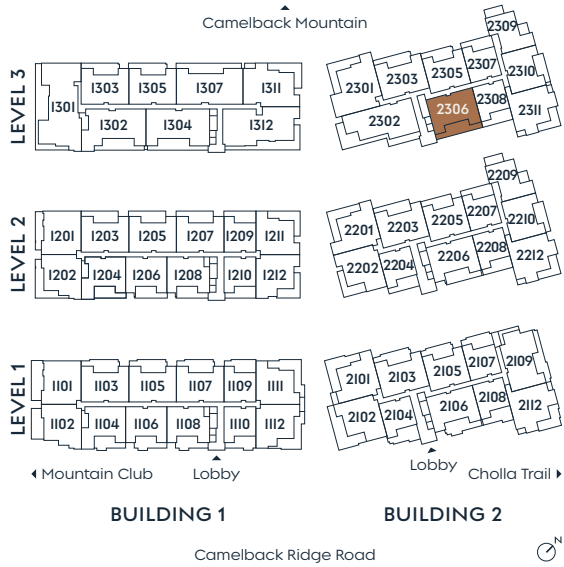

2306

PLAN C

2 BEDROOM + DEN
3 BATH

INDOOR
OUTDOOR

2,470 SF
668 SF

SummitOlsonKundig.com

Dimensions, sizes, specifications, layouts and materials are approximate only and subject to change without notice. Depictions of furniture and other personal property are for illustration purposes only and will not be included with any home. Please ask a sales representative for details. Copyright © 2025.