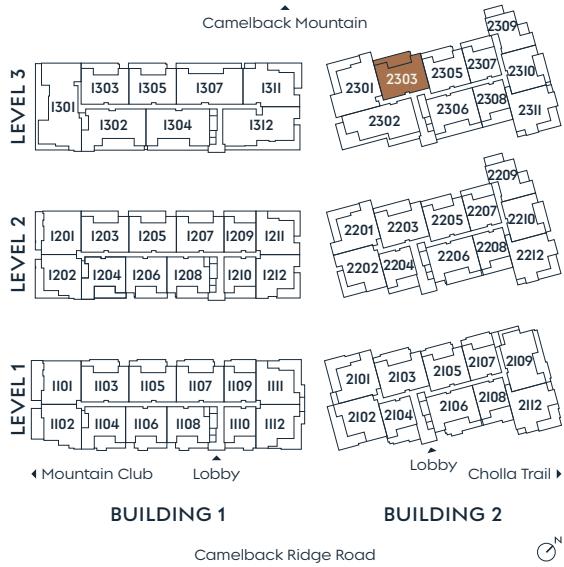

2303

PLAN C

2 BEDROOM + DEN
3 BATH

INDOOR 2,460 SF
OUTDOOR 560 SF

SummitOlsonKundig.com

Sotheby's
INTERNATIONAL REALTY

Dimensions, sizes, specifications, layouts and materials are approximate only and subject to change without notice. Depictions of furniture and other personal property are for illustration purposes only and will not be included with any home. Please ask a sales representative for details. Copyright © 2025.