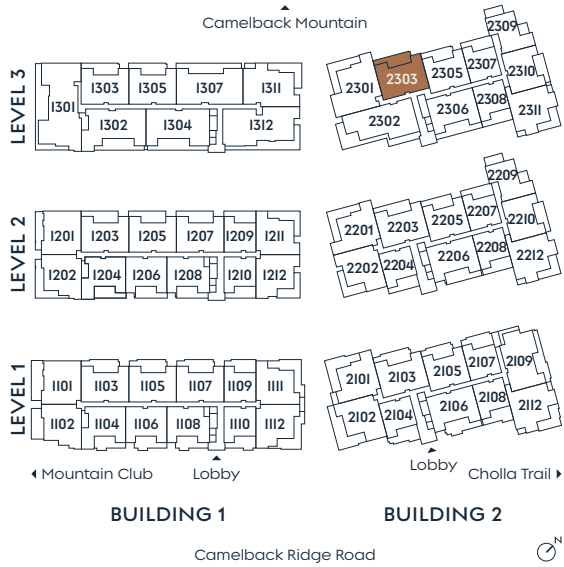

2303

PLAN C

2 BEDROOM + DEN
3 BATH

INDOOR 2,460 SF
OUTDOOR 560 SF

SummitOlsonKundig.com

re:play
LIVING WITH PURPOSE

Russ Lyon
Sotheby's
INTERNATIONAL REALTY

Dimensions, sizes, specifications, layouts and materials are approximate only and subject to change without notice. Depictions of furniture and other personal property are for illustration purposes only and will not be included with any home. Please ask a sales representative for details. Copyright © 2025.