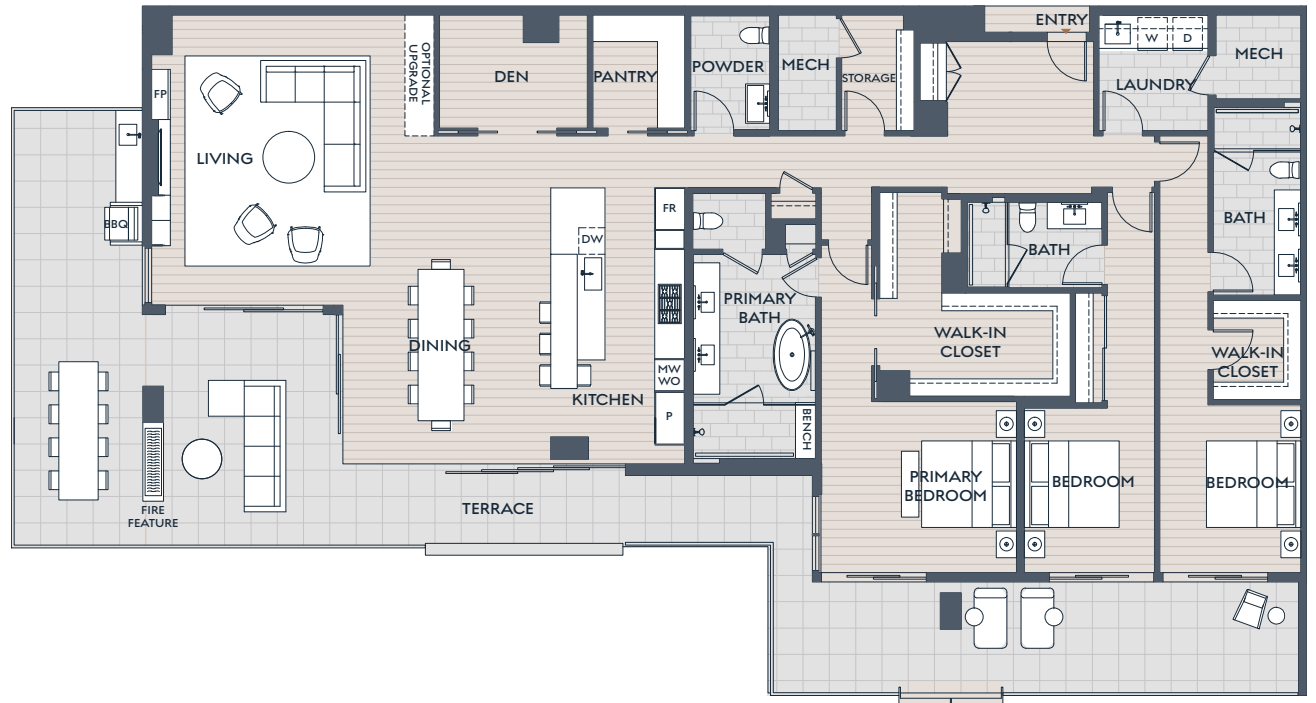

2302

PLAN Q

3 BEDROOM + DEN 3.5 BATH

INDOOR 3,271 SF
OUTDOOR 1,118 SF

SummitOlsonKundig.com

Dimensions, sizes, specifications, layouts and materials are approximate only and subject to change without notice. Depictions of furniture and other personal property are for illustration purposes only and will not be included with any home. Please ask a sales representative for details. Copyright © 2025.