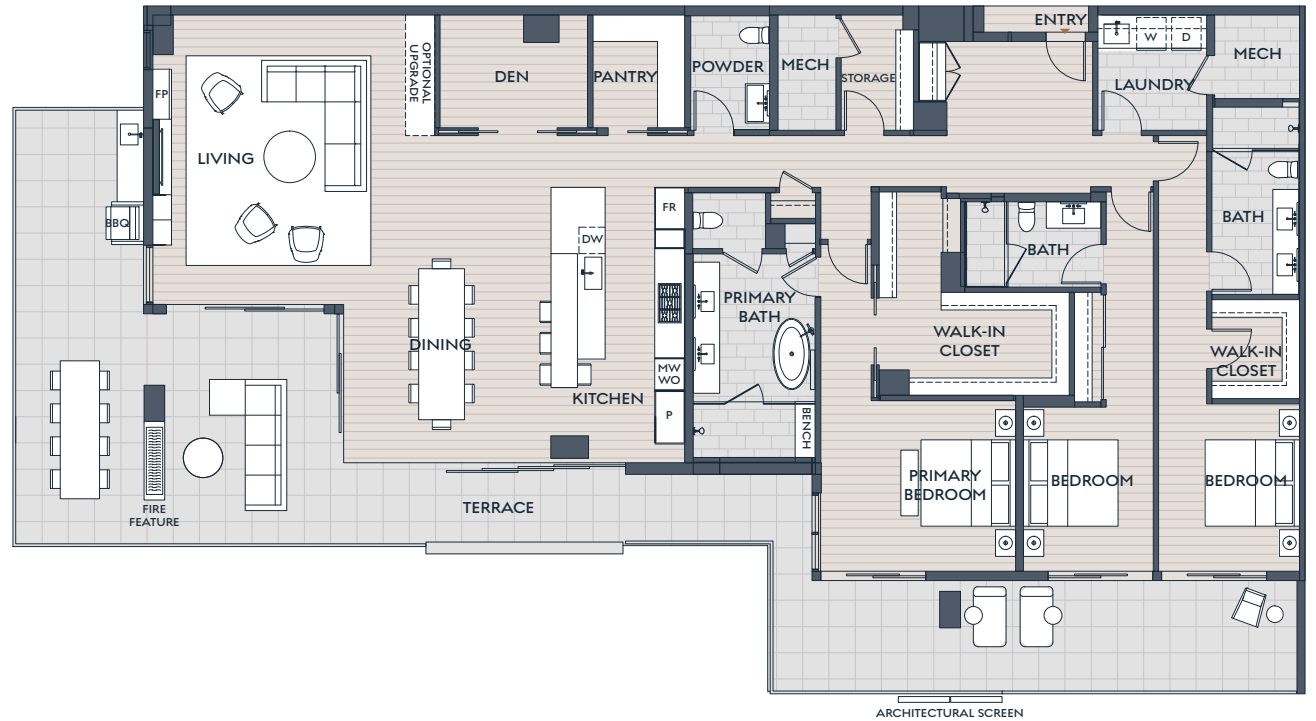

2302

PLAN Q

3 BEDROOM + DEN 3.5 BATH

INDOOR 3,271 SF
OUTDOOR 1,118 SF

SummitOlsonKundig.com

Dimensions, sizes, specifications, layouts and materials are approximate only and subject to change without notice. Depictions of furniture and other personal property are for illustration purposes only and will not be included with any home. Please ask a sales representative for details. Copyright © 2025.

Architectural Screen is a feature to provide privacy and sun screening