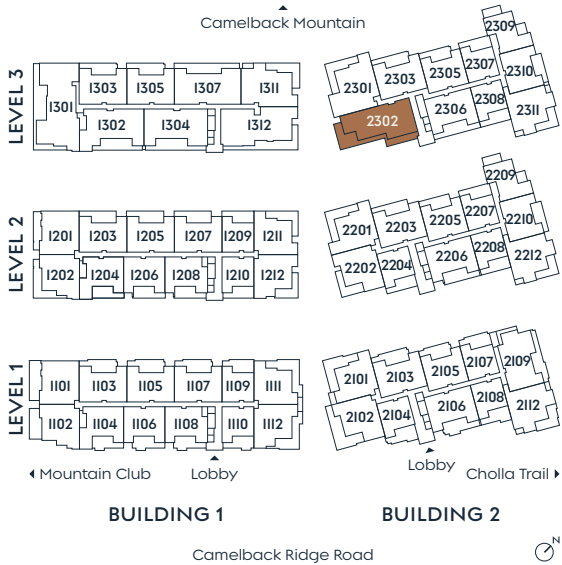

2302

PLAN Q

3 BEDROOM + DEN 3.5 BATH

INDOOR 3,271 SF
OUTDOOR 1,118 SF

SummitOlsonKundig.com

Dimensions, sizes, specifications, layouts and materials are approximate only and subject to change without notice. Depictions of furniture and other personal property are for illustration purposes only and will not be included with any home. Please ask a sales representative for details. Copyright © 2025.