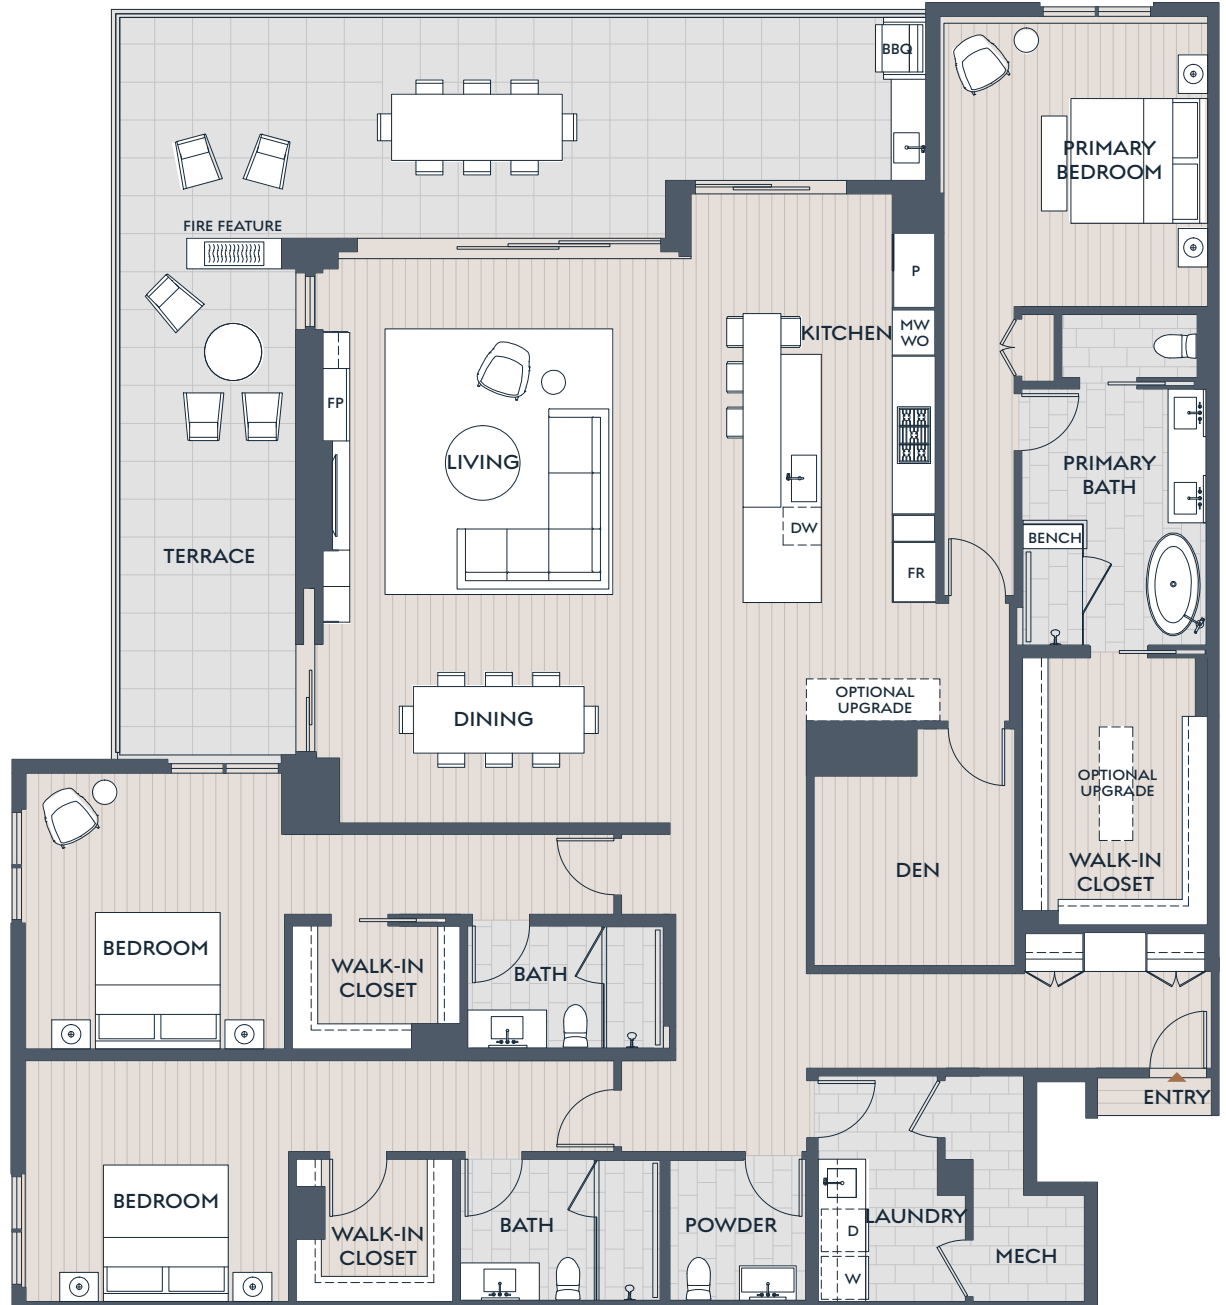

2301

PLAN R

3 BEDROOM + DEN

3.5 BATH

INDOOR
OUTDOOR

3,324 SF
746 SF

SummitOlsonKundig.com

re:play
REAL ESTATE BROKERS ASSOCIATION