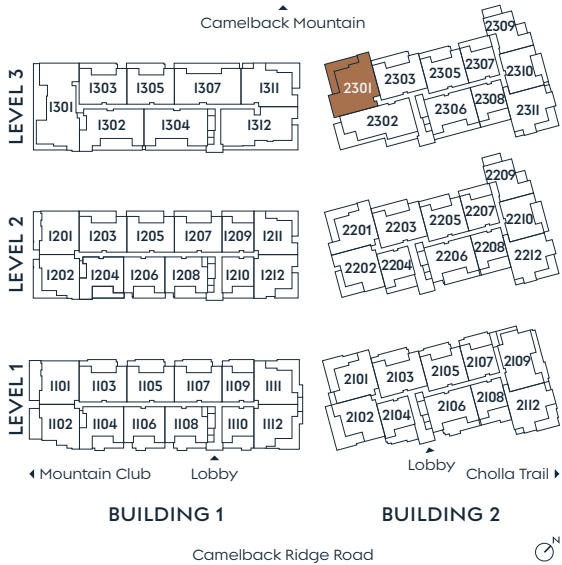

2301

PLAN R

3 BEDROOM + DEN

3.5 BATH

INDOOR
OUTDOOR

3,324 SF
746 SF

SummitOlsonKundig.com

re:play
REAL ESTATE BROKERS ASSOCIATION