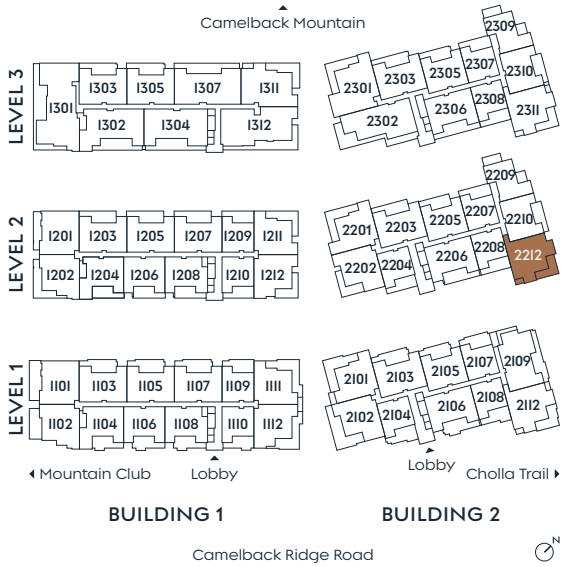

2212

PLAN J

3 BEDROOM + DEN
3 BATH

INDOOR 2,626 SF
OUTDOOR 532 SF

SummitOlsonKundig.com

re:play

Russ Lyon

Sotheby's
INTERNATIONAL REALTY