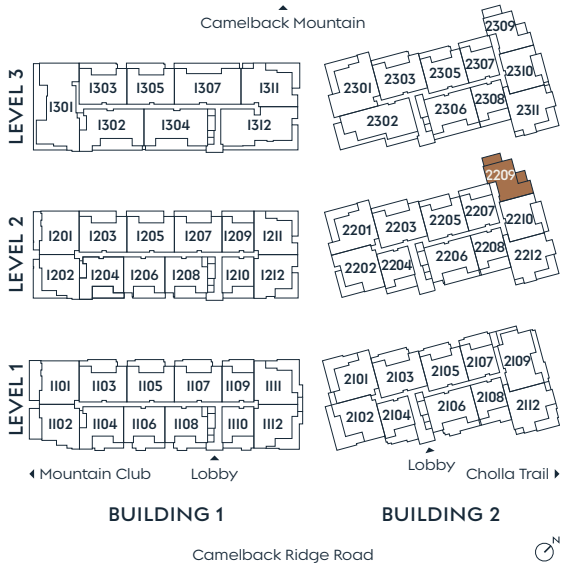

2209

PLAN K

1 BEDROOM + DEN
2 BATH

INDOOR 1,802 SF
OUTDOOR 454 SF

SummitOlsonKundig.com

re:play

Russ Lyon

Sotheby's
INTERNATIONAL REALTY