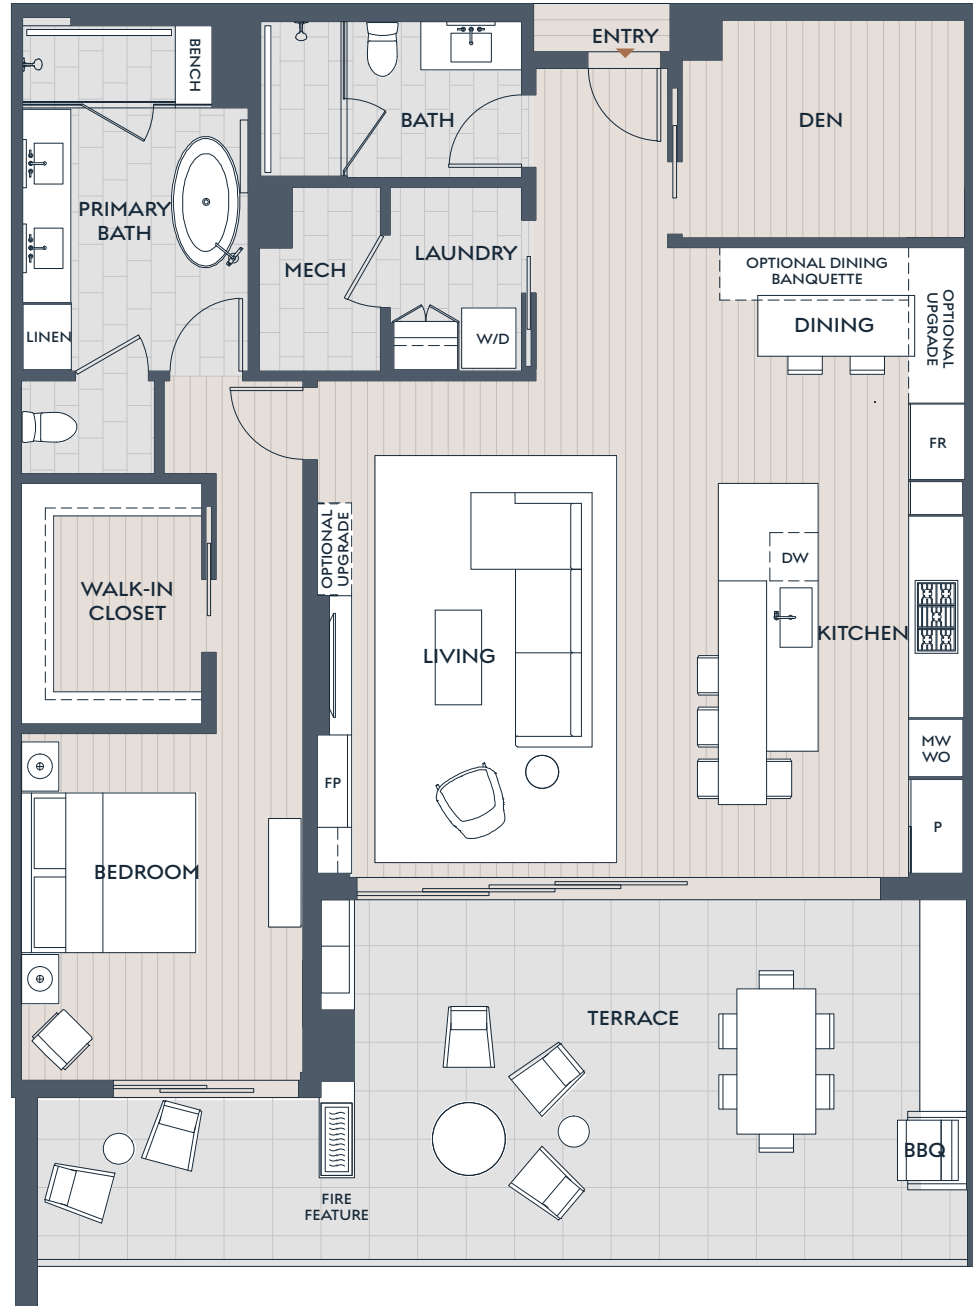

2208

PLAN A

1 BEDROOM + DEN
2 BATH

INDOOR 1,583 SF
OUTDOOR 489 SF

SummitOlsonKundig.com

Russ Lyon

Sotheby's INTERNATIONAL REALTY

Dimensions, sizes, specifications, layouts and materials are approximate only and subject to change without notice. Depictions of furniture and other personal property are for illustration purposes only and will not be included with any home. Please ask a sales representative for details. Copyright © 2025.