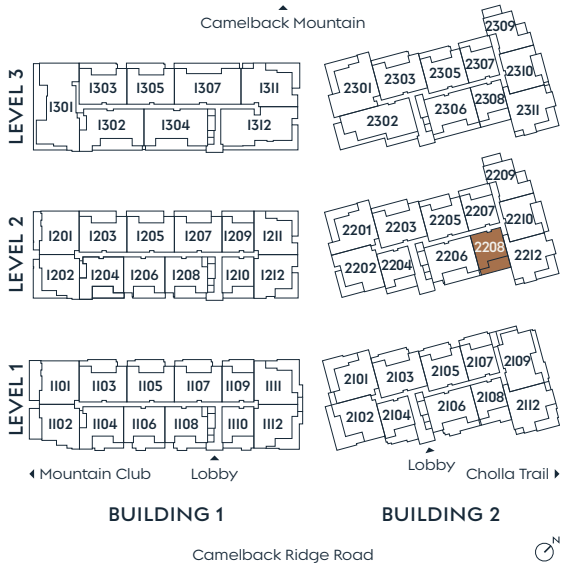

2208

PLAN A

1 BEDROOM + DEN
2 BATH

INDOOR 1,583 SF
OUTDOOR 489 SF

SummitOlsonKundig.com

Russ Lyon

Sotheby's INTERNATIONAL REALTY

Dimensions, sizes, specifications, layouts and materials are approximate only and subject to change without notice. Depictions of furniture and other personal property are for illustration purposes only and will not be included with any home. Please ask a sales representative for details. Copyright © 2025.