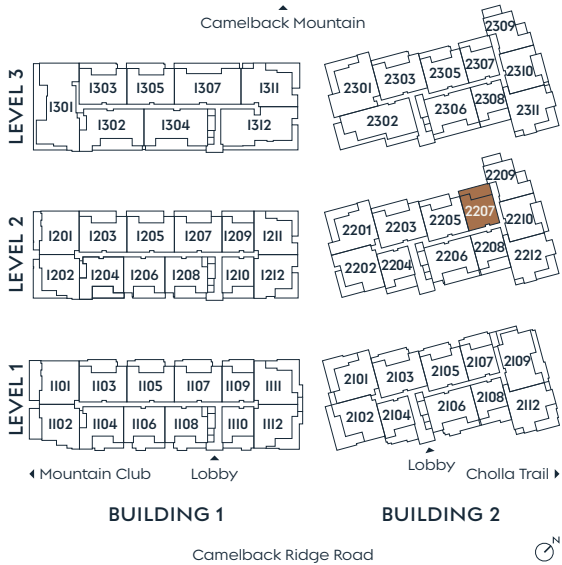

2207

PLAN A

1 BEDROOM + DEN

2 BATH

INDOOR 1,584 SF
OUTDOOR 479 SF

SummitOlsonKundig.com

Russ Lyon

Sotheby's
INTERNATIONAL REALTY