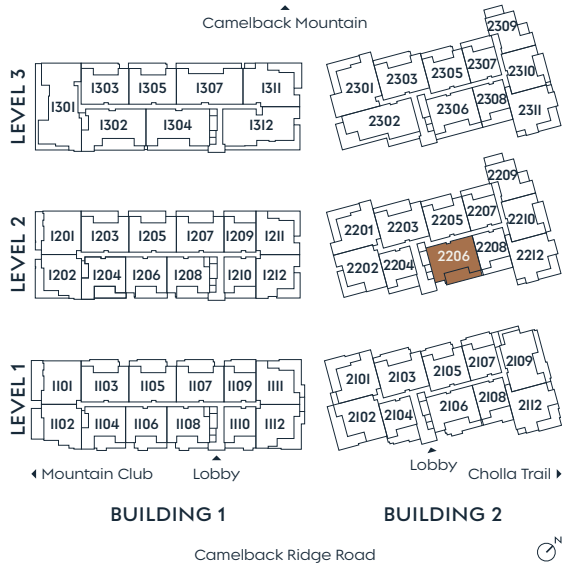

2206

PLAN C

2 BEDROOM + DEN
3 BATH

INDOOR
OUTDOOR

2,473 SF
578 SF

SummitOlsonKundig.com

re:play

Russ
Lyon