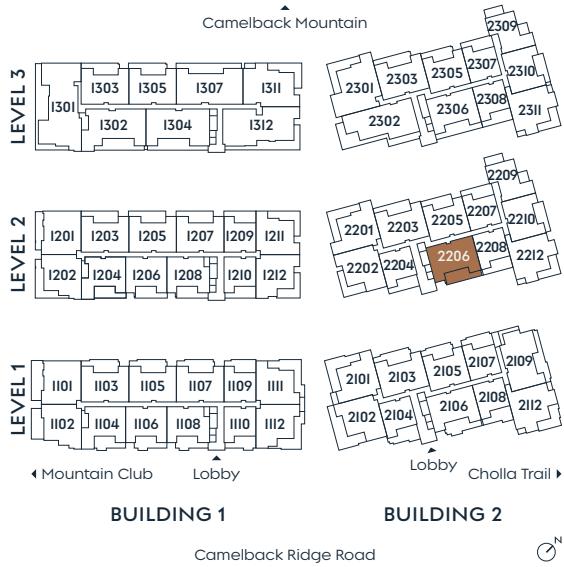

2206

PLAN C

2 BEDROOM + DEN
3 BATH

INDOOR
OUTDOOR

2,473 SF
578 SF

ARCHITECTURAL SCREEN

SummitOlsonKundig.com

Dimensions, sizes, specifications, layouts and materials are approximate only and subject to change without notice. Depictions of furniture and other personal property are for illustration purposes only and will not be included with any home. Please ask a sales representative for details. Copyright © 2025.