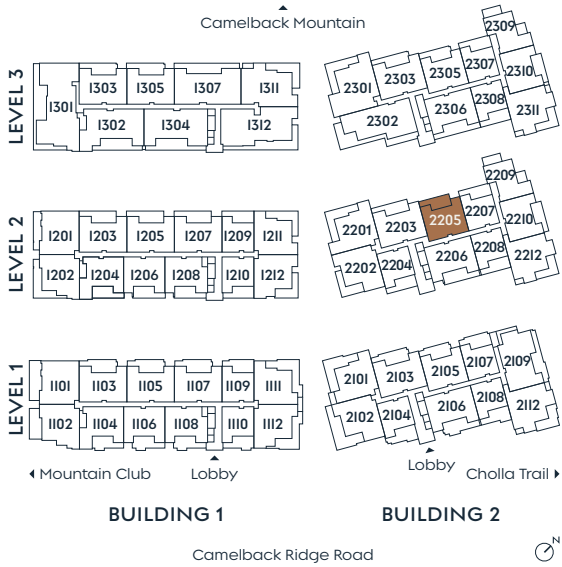

2205

PLAN B1

2 BEDROOM + DEN
2.5 BATH

INDOOR 2,136 SF
OUTDOOR 497 SF

SummitOlsonKundig.com

re:play

Russ Lyon Sotheby's INTERNATIONAL REALTY

Dimensions, sizes, specifications, layouts and materials are approximate only and subject to change without notice. Depictions of furniture and other personal property are for illustration purposes only and will not be included with any home. Please ask a sales representative for details. Copyright © 2025.