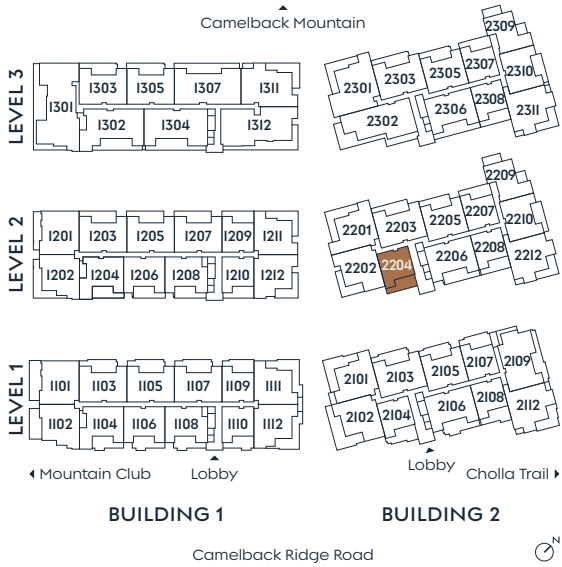

2204

PLAN A

1 BEDROOM + DEN
2 BATH

INDOOR 1,597 SF
OUTDOOR 493 SF

Architectural Screen is a feature to provide privacy and sun screening