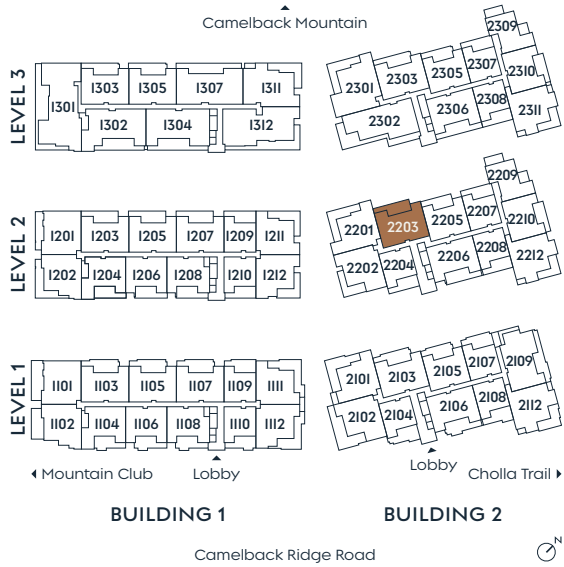

2203

PLAN C

2 BEDROOM + DEN
3 BATH

INDOOR
OUTDOOR

2,462 SF
573 SF

SummitOlsonKundig.com

re:play

Russ Lyon Sotheby's INTERNATIONAL REALTY