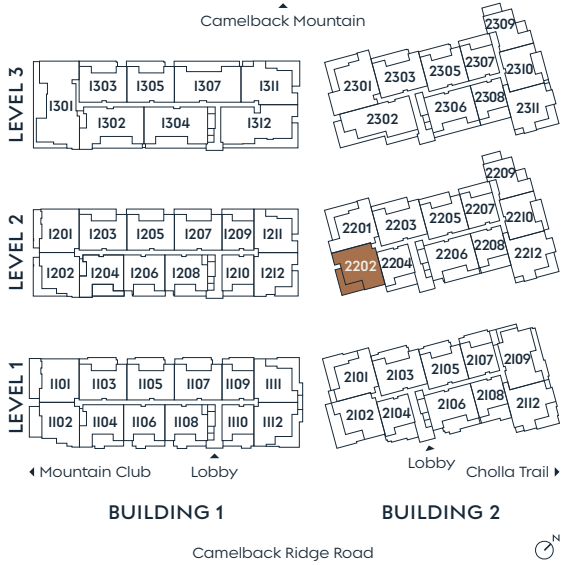

2202

PLAN G1

2 BEDROOM + DEN
3 BATH

INDOOR 2,491 SF
OUTDOOR 535 SF

SummitOlsonKundig.com

Russ Lyon

Sotheby's INTERNATIONAL REALTY

Dimensions, sizes, specifications, layouts and materials are approximate only and subject to change without notice. Depictions of furniture and other personal property are for illustration purposes only and will not be included with any home. Please ask a sales representative for details. Copyright © 2025.