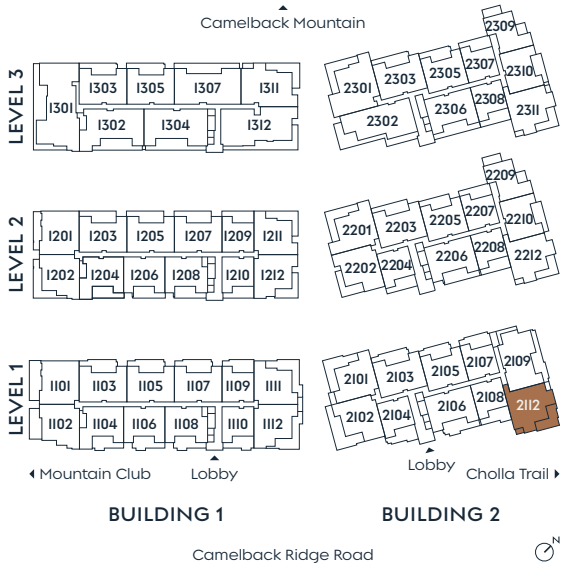

2112

PLAN J.1

3 BEDROOM + DEN
3 BATH

INDOOR 2,626 SF
OUTDOOR 632 SF

SummitOlsonKundig.com

Russ Lyon

Sotheby's
INTERNATIONAL REALTY

Dimensions, sizes, specifications, layouts and materials are approximate only and subject to change without notice. Depictions of furniture and other personal property are for illustration purposes only and will not be included with any home. Please ask a sales representative for details. Copyright © 2025.