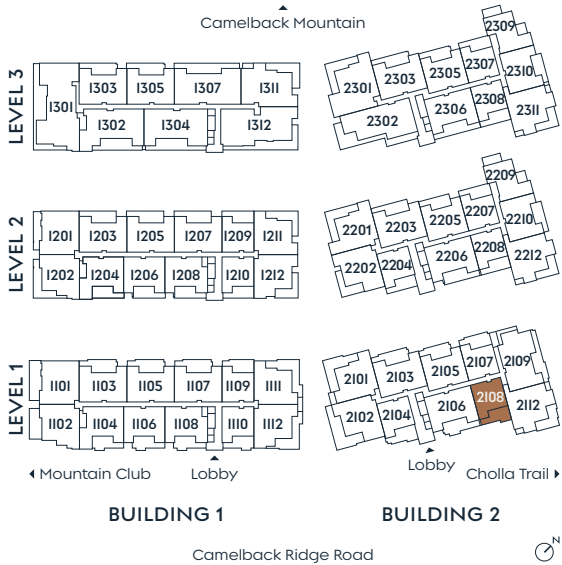

2108

PLAN A.1

1 BEDROOM + DEN
2 BATH

INDOOR 1,583 SF
OUTDOOR 535 SF

SummitOlsonKundig.com

Russ Lyon

Sotheby's
INTERNATIONAL REALTY

Dimensions, sizes, specifications, layouts and materials are approximate only and subject to change without notice. Depictions of furniture and other personal property are for illustration purposes only and will not be included with any home. Please ask a sales representative for details. Copyright © 2025.