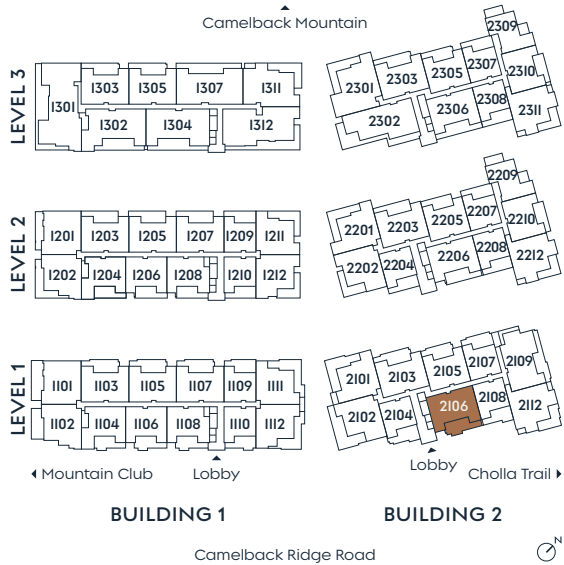

# 2106

## PLAN C.1

2 BEDROOM + DEN  
3 BATH

INDOOR  
OUTDOOR

2,473 SF  
622 SF

SummitOlsonKundig.com

Dimensions, sizes, specifications, layouts and materials are approximate only and subject to change without notice. Depictions of furniture and other personal property are for illustration purposes only and will not be included with any home. Please ask a sales representative for details. Copyright © 2025.