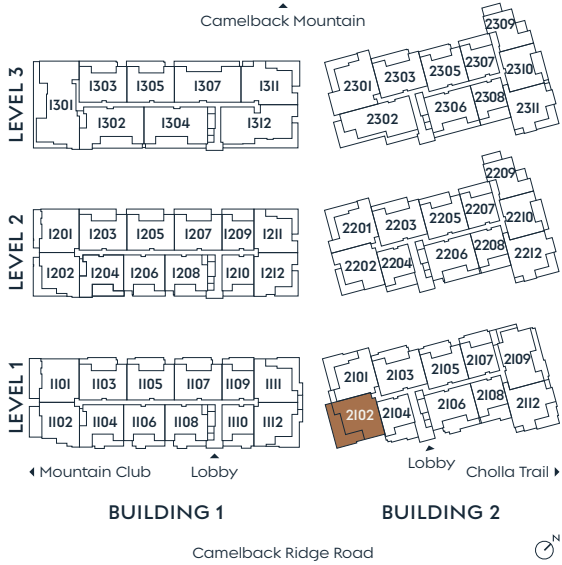

2102

PLAN G1

2 BEDROOM + DEN
3 BATH

INDOOR 2,491 SF
OUTDOOR 1,034 SF

SummitOlsonKundig.com

Russ
Lyon

Sotheby's
INTERNATIONAL REALTY

Dimensions, sizes, specifications, layouts and materials are approximate only and subject to change without notice. Depictions of furniture and other personal property are for illustration purposes only and will not be included with any home. Please ask a sales representative for details. Copyright © 2025.