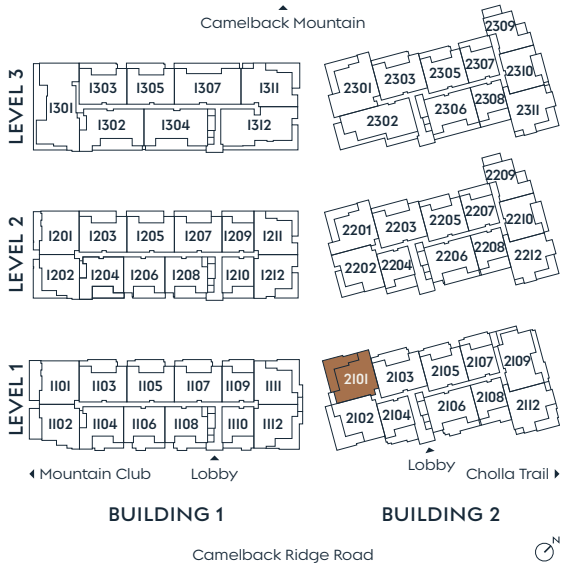

2101

PLAN H1

2 BEDROOM + DEN
3 BATH

INDOOR 2,419 SF
OUTDOOR 867 SF

SummitOlsonKundig.com

re:play
REAL ESTATE BROKER

Russ Lyon

Sotheby's
INTERNATIONAL REALTY