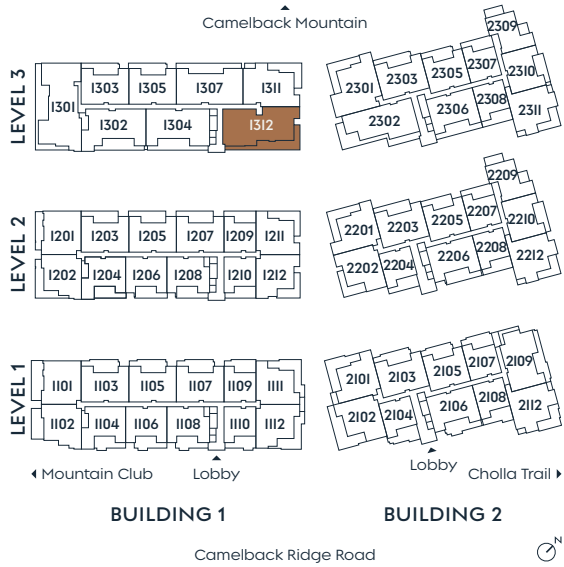

1312

PLAN P

3 BEDROOM + DEN 3.5 BATH

INDOOR 3,985 SF
OUTDOOR 1,067 SF

SummitOlsonKundig.com

Dimensions, sizes, specifications, layouts and materials are approximate only and subject to change without notice. Depictions of furniture and other personal property are for illustration purposes only and will not be included with any home. Please ask a sales representative for details. Copyright © 2025.