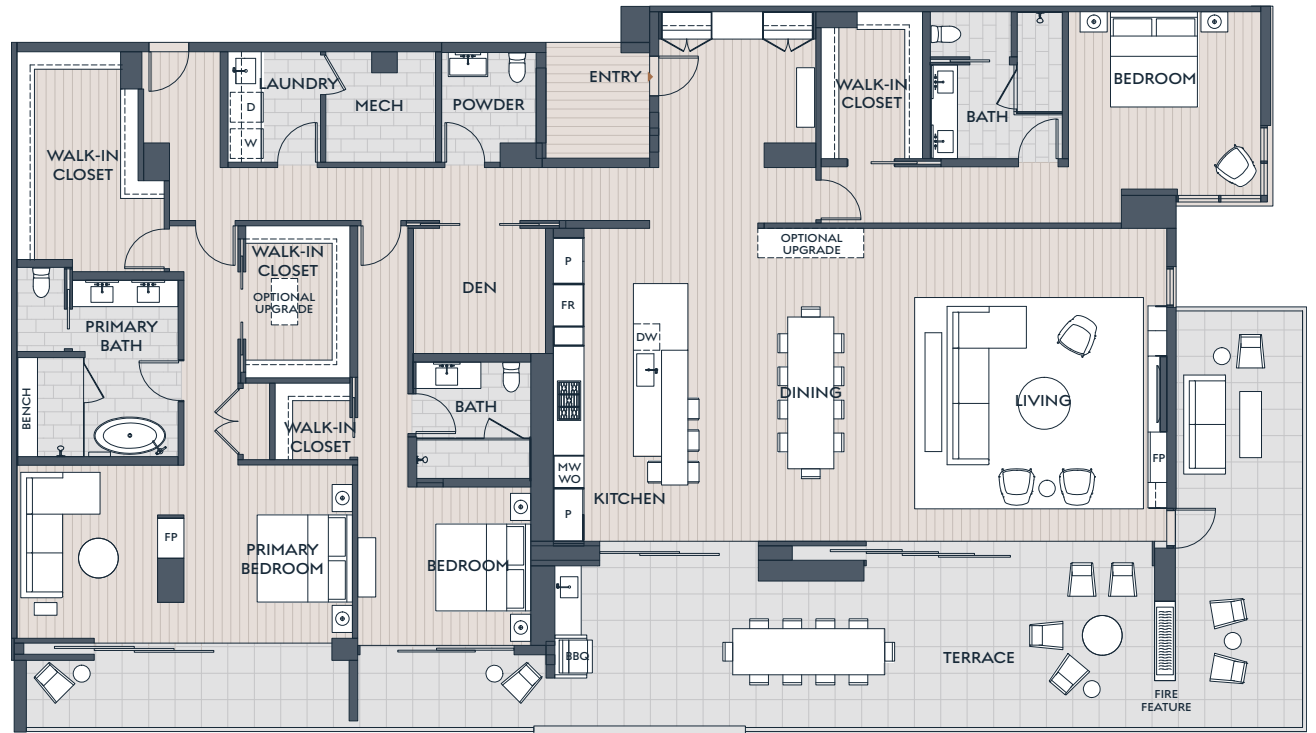

1312

PLAN P

3 BEDROOM + DEN 3.5 BATH

INDOOR 3,985 SF
OUTDOOR 1,067 SF

SummitOlsonKundig.com

Dimensions, sizes, specifications, layouts and materials are approximate only and subject to change without notice. Depictions of furniture and other personal property are for illustration purposes only and will not be included with any home. Please ask a sales representative for details. Copyright © 2025.