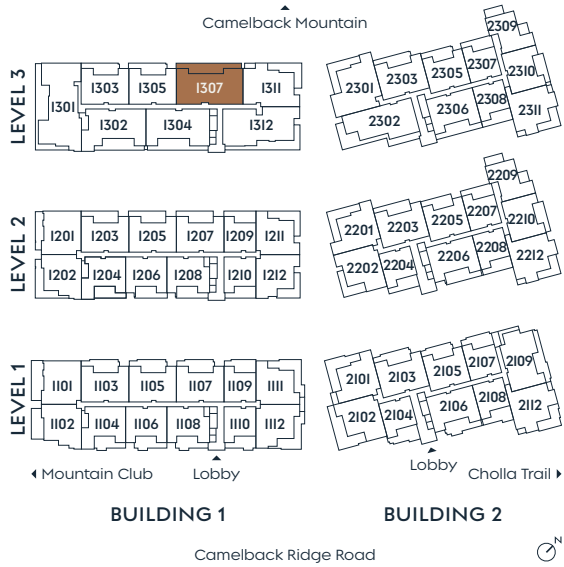

1307

PLAN O

3 BEDROOM + DEN
3.5 BATH

INDOOR 3,494 SF
OUTDOOR 880 SF

SummitOlsonKundig.com

Sotheby's
INTERNATIONAL REALTY

Dimensions, sizes, specifications, layouts and materials are approximate only and subject to change without notice. Depictions of furniture and other personal property are for illustration purposes only and will not be included with any home. Please ask a sales representative for details. Copyright © 2025.