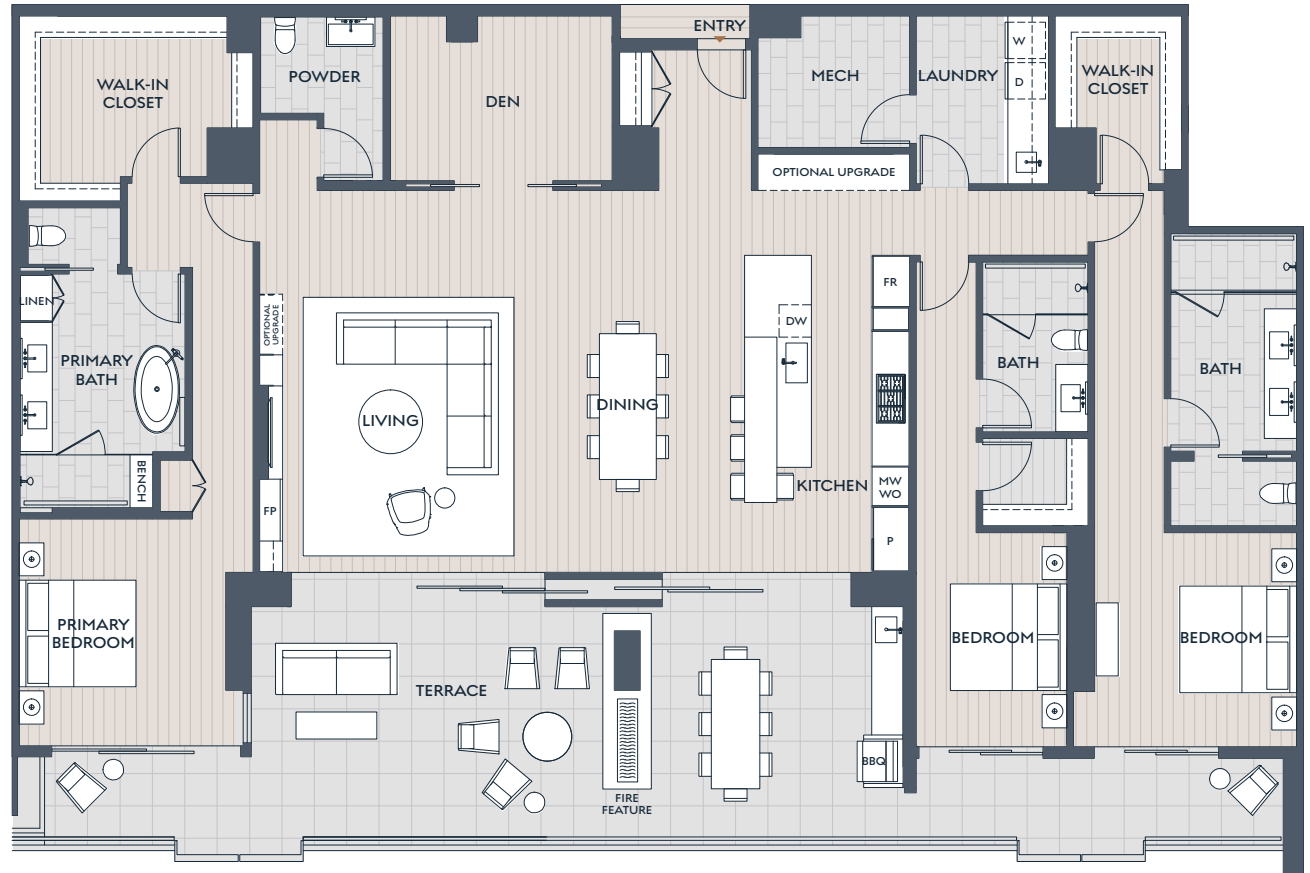

1304

PLAN L1

3 BEDROOM + DEN 3.5 BATH

INDOOR 3,249 SF
OUTDOOR 826 SF

SummitOlsonKundig.com