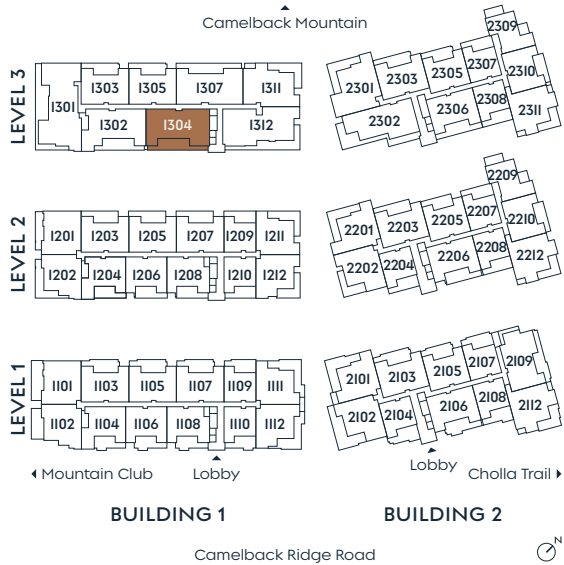

1304

PLAN L1

3 BEDROOM + DEN 3.5 BATH

INDOOR 3,249 SF
OUTDOOR 826 SF

SummitOlsonKundig.com