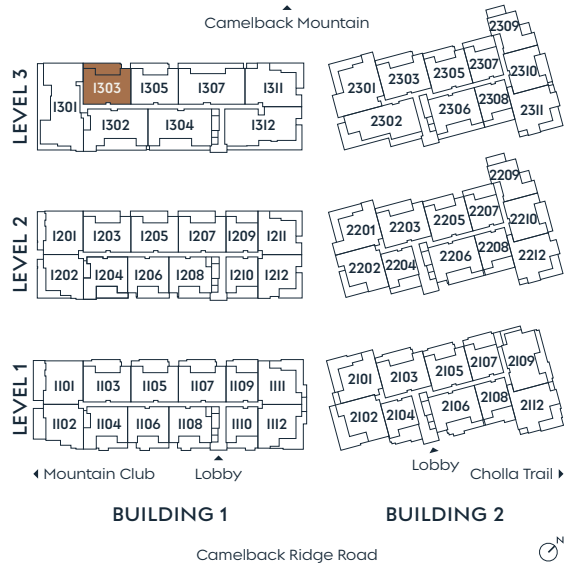

1303

PLAN C

2 BEDROOM + DEN
3 BATH

INDOOR 2,458 SF
OUTDOOR 580 SF

SummitOlsonKundig.com

Sotheby's
INTERNATIONAL REALTY

Dimensions, sizes, specifications, layouts and materials are approximate only and subject to change without notice. Depictions of furniture and other personal property are for illustration purposes only and will not be included with any home. Please ask a sales representative for details. Copyright © 2025.