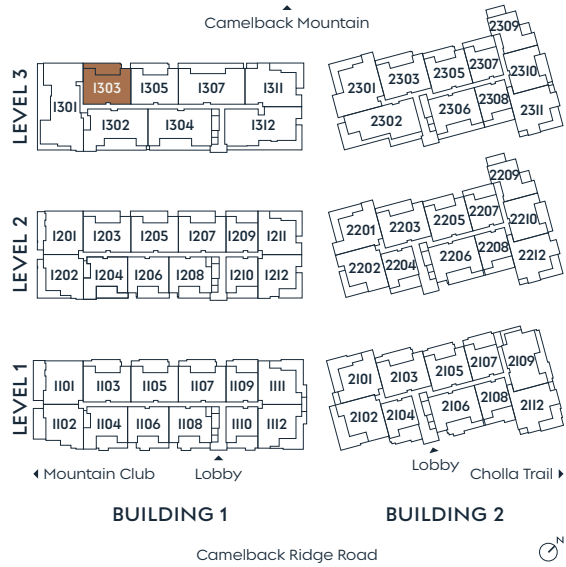

1303

PLAN C

2 BEDROOM + DEN
3 BATH

INDOOR 2,458 SF
OUTDOOR 580 SF

SummitOlsonKundig.com

re:play
REAL ESTATE BROKERAGE

Russ Lyon
Sotheby's
INTERNATIONAL REALTY

Dimensions, sizes, specifications, layouts and materials are approximate only and subject to change without notice. Depictions of furniture and other personal property are for illustration purposes only and will not be included with any home. Please ask a sales representative for details. Copyright © 2025.