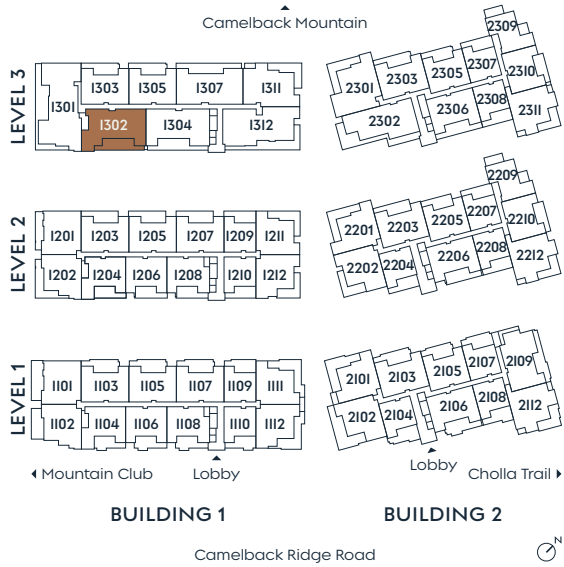

1302

PLAN L

3 BEDROOM + DEN
3.5 BATH

INDOOR 3,300 SF
OUTDOOR 752 SF

SummitOlsonKundig.com

Russ
Lyon

Sotheby's
INTERNATIONAL REALTY

Dimensions, sizes, specifications, layouts and materials are approximate only and subject to change without notice. Depictions of furniture and other personal property are for illustration purposes only and will not be included with any home. Please ask a sales representative for details. Copyright © 2025.