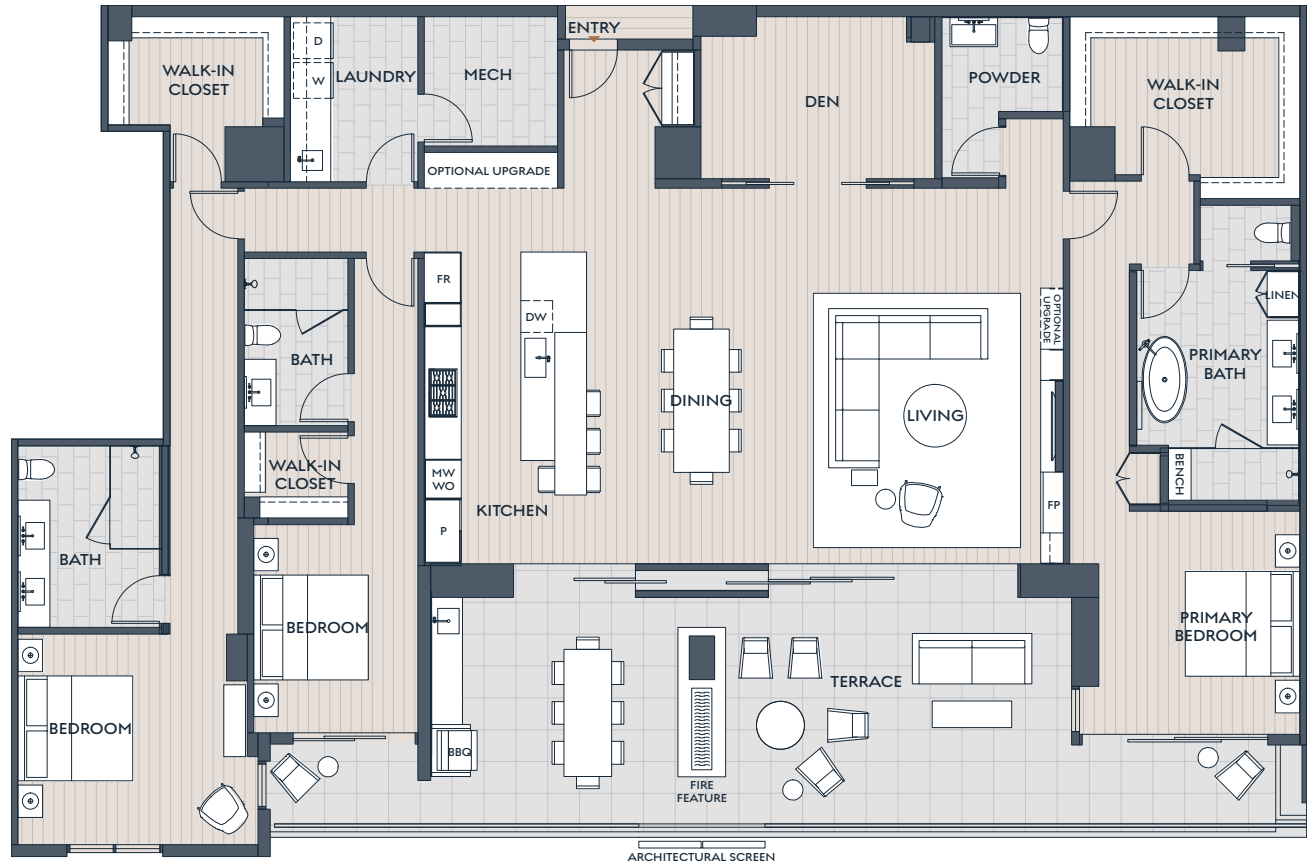

1302

PLAN L

3 BEDROOM + DEN
3.5 BATH

INDOOR 3,300 SF
OUTDOOR 752 SF

SummitOlsonKundig.com

Russ
Lyon

Sotheby's
INTERNATIONAL REALTY

Dimensions, sizes, specifications, layouts and materials are approximate only and subject to change without notice. Depictions of furniture and other personal property are for illustration purposes only and will not be included with any home. Please ask a sales representative for details. Copyright © 2025.

Architectural Screen is a feature to provide privacy and sun screening