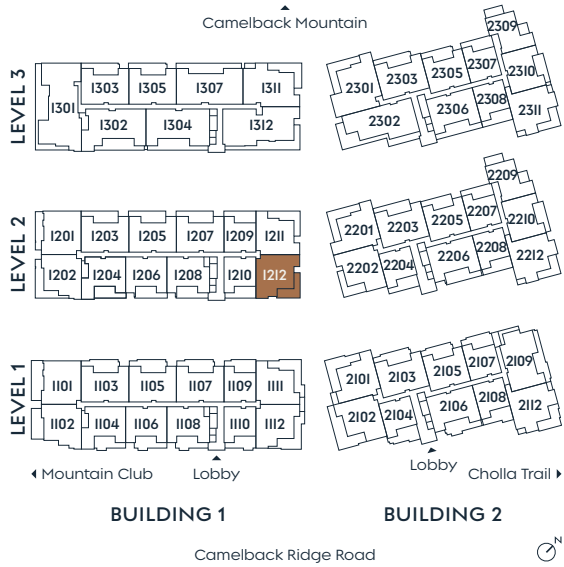

1212

PLAN G

2 BEDROOM + DEN
3 BATH

INDOOR
OUTDOOR

2,465 SF
514 SF

SummitOlsonKundig.com

Dimensions, sizes, specifications, layouts and materials are approximate only and subject to change without notice. Depictions of furniture and other personal property are for illustration purposes only and will not be included with any home. Please ask a sales representative for details. Copyright © 2025.