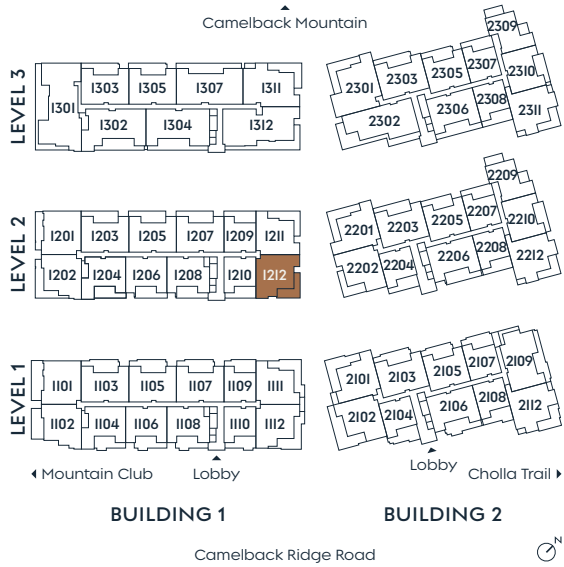

1212

PLAN G

2 BEDROOM + DEN
3 BATH

INDOOR
OUTDOOR

2,465 SF
514 SF

SummitOlsonKundig.com

re:play

Russ Lyon