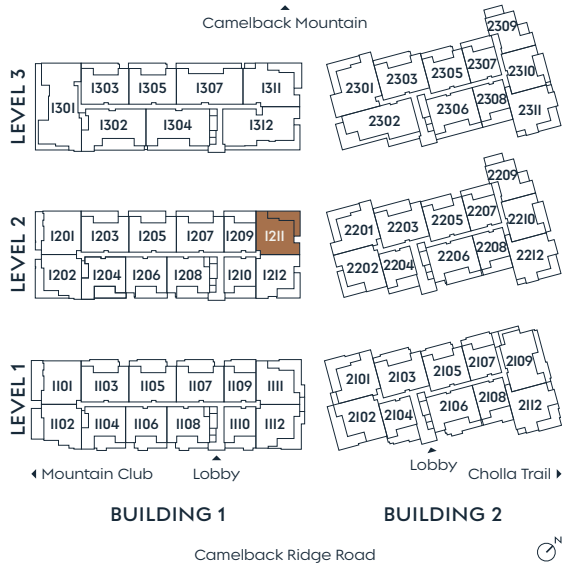

1211

PLAN H

2 BEDROOM + DEN
3 BATH

INDOOR 2,393 SF
OUTDOOR 622 SF

SummitOlsonKundig.com

re:play

Russ Lyon

Sotheby's
INTERNATIONAL REALTY